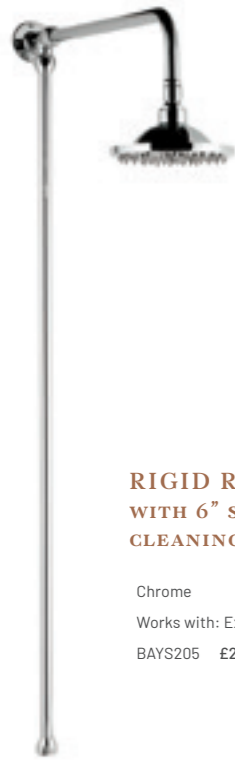

**ONE OUTLET THERMOSTATIC CONCEALED VALVE**

White & Chrome  
BAYS192 £518.00 €640.00

**SHOWERS**  
*Concealed Shower Valves*

**ONE OUTLET CONCEALED VALVE**

Black & Chrome  
BAYS402 £489.00 €604.00

White & Chrome  
BAYS102 £489.00 €604.00

**TWO OUTLET CONCEALED VALVE**

Black & Chrome  
BAYS403 £622.00 €768.00

White & Chrome  
BAYS103 £622.00 €768.00

**TWO OUTLET CONCEALED VALVE WITH DIVERTER**

Black & Chrome  
BAYS404 £489.00 €604.00

White & Chrome  
BAYS104 £489.00 €604.00

**THREE OUTLET CONCEALED VALVE WITH DIVERTER**

Black & Chrome  
BAYS405 £622.00 €768.00

White & Chrome  
BAYS105 £622.00 €768.00

## SHOWERS

Exposed Shower Valve Kits

**RIGID RISER KIT  
WITH 6" SELF  
CLEANING HEAD**

Chrome  
Works with: Exposed Valve  
BAYS205 £295.00 €364.00

**PLAIN RIGID  
RISER KIT  
WITH 5" APRON HEAD**

Chrome  
Works with: Exposed Valve  
BAYS210 £295.00 €364.00