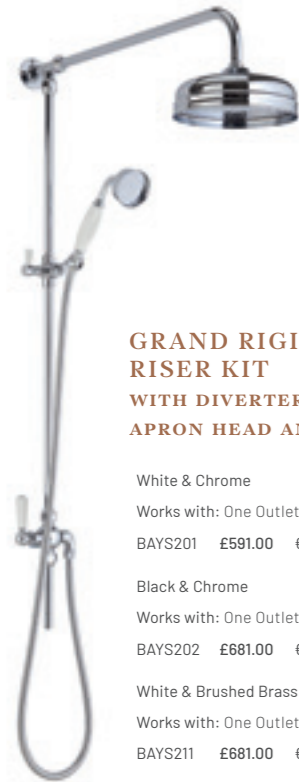

## SHOWERS

Exposed Shower Valve Kits

**RIGID RISER KIT  
WITH 6" SELF  
CLEANING HEAD**

Chrome  
Works with: Exposed Valve  
BAYS205 £295.00 €364.00

**PLAIN RIGID  
RISER KIT  
WITH 5" APRON HEAD**

Chrome  
Works with: Exposed Valve  
BAYS210 £295.00 €364.00

**PLAIN RIGID  
RISER KIT  
WITH 8" FIXED APRON HEAD**

Brushed Brass  
Works with: Exposed Valve  
BAYS212 £336.00 €415.00

**LUXURY RIGID  
RISER KIT  
WITH SLIDER RAIL AND 8" APRON**

Chrome  
Works with: Two Outlet Exposed Valve  
BAYS209 £444.00 €548.00

**SLIDER  
RAIL KIT**

White & Chrome  
Works with: Concealed Valve  
BAYS203 £230.00 €284.00  
  
Black & Chrome  
Works with: Concealed Valve  
BAYS204 £311.00 €384.00

**GRAND RIGID  
RISER KIT  
WITH DIVERTER, 8" FIXED  
APRON HEAD AND HANDSET**

White & Chrome  
Works with: One Outlet Exposed Valve  
BAYS201 £591.00 €730.00  
  
Black & Chrome  
Works with: One Outlet Exposed Valve  
BAYS202 £681.00 €841.00  
  
White & Brushed Brass  
Works with: One Outlet Exposed Valve  
BAYS211 £681.00 €841.00