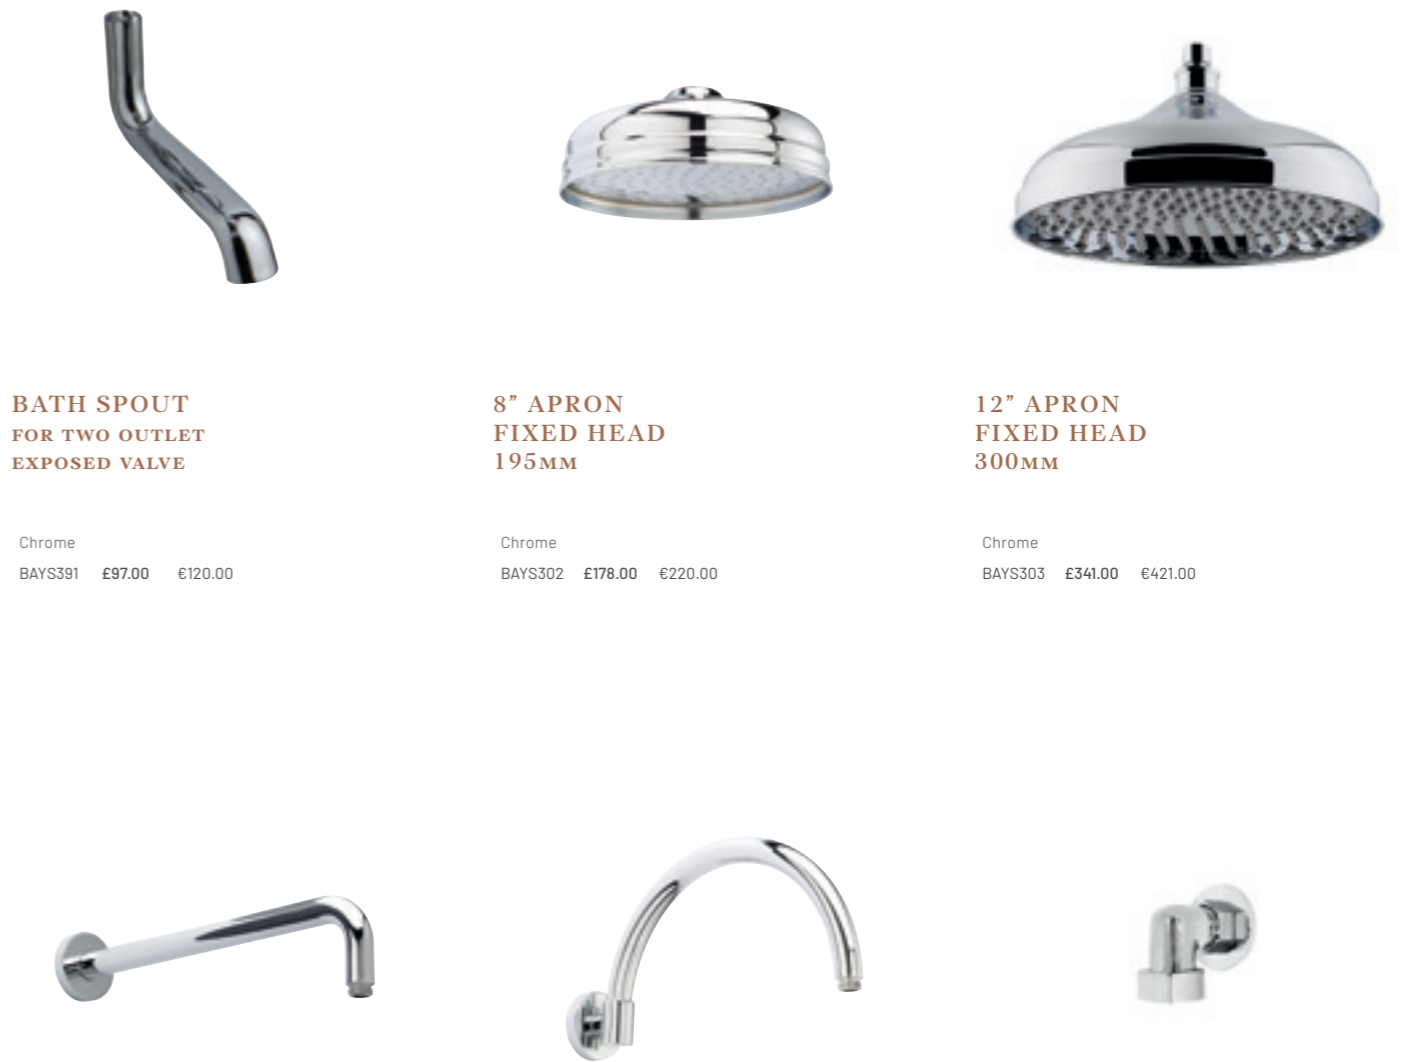

**RIGID RISER KIT
FOR BATH SHOWER MIXER
INC SWIVEL AND 5" APRON HEAD**

Chrome
Works with: Bath Shower Mixer
BAYS207 £295.00 €364.00

**RIGID RISER KIT
WITH CONCEALED ELBOW
AND 12" APRON HEAD**

Chrome
Works with: Concealed Valve
BAYS206 £873.00 €1,078.00

CONCEALED SHOWER VALVE KITS

SHOWERS

Traditional Shower Valve Kits

TRADITIONAL SHOWER VALVE & KIT

Brushed Brass
BAYS214 £742.00 €916.00

TRADITIONAL SHOWER VALVE & KIT/DIVERTER

White & Brushed Brass
BAYS213 £946.00 €1,168.00

SHOWERS

Shower Heads

BATH SPOUT FOR TWO OUTLET EXPOSED VALVE

Chrome
BAYS391 £97.00 €120.00

8" APRON FIXED HEAD 195MM

Chrome
BAYS302 £178.00 €220.00

12" APRON FIXED HEAD 300MM

Chrome
BAYS303 £341.00 €421.00

WALL MOUNTED SHOWER ARM

Chrome
BAYS351 £60.00 €74.00

WALL MOUNTED CURVED SHOWER ARM

Chrome
BAYS352 £75.00 €93.00

BACK TO WALL SHOWER ELBOW FOR USE WITH FIXED HEAD AND EXPOSED VALVE

Chrome
BAYS381 £83.00 €103.00