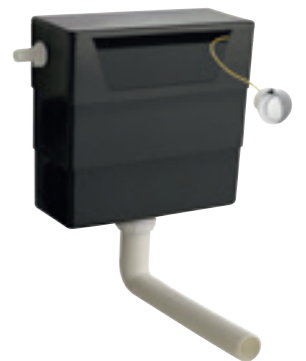

TOILET ROLL HOLDER SINGLE

Chrome
BAYA009 £34.00 €42.00

BASIN OVERFLOW COVERS

Chrome
BAYA029 £19.00 €23.00
Brushed Brass
BAYA829 £22.00 €27.00
Matt Black
BAYA429 £22.00 €27.00

BASIN OVERFLOW COVERS

Chrome
BAYA030 £19.00 €23.00
Brushed Brass
BAYA830 £22.00 €27.00
Matt Black
BAYA430 £22.00 €27.00

UNIVERSAL ACCESS DUAL FLUSH CONCEALED CISTERN

Side Inlet, with Dual Flush Button
H303 x W334 x D136mm
BAYA102 £77.00 €95.00

BAYSWATER SHOWER VALVES

WE USE THE BEST TEMPERATURE CONTROLLING THERMOSTATIC VERNET CARTRIDGES FOR THE SAFETY OF ALL OF THE FAMILY. THEY HAVE THE ADDED BENEFIT OF BEING RESISTANT TO CALCIUM BUILD-UP IN HARD WATER AREAS. THE VALVES PROVIDE ACCURATE FLOW CONTROL AND EXCELLENT FLOW RATES, EVEN AT LOW PRESSURE.