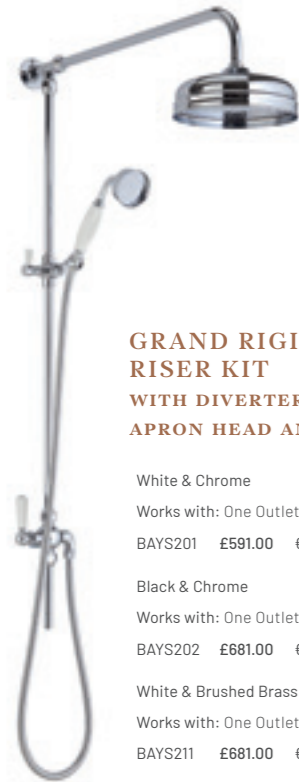

**THREE OUTLET
CONCEALED VALVE
WITH DIVERTER**

Black & Chrome
BAYS405 £622.00 €768.00

White & Chrome
BAYS105 £622.00 €768.00

SHOWERS

Exposed Shower Valve Kits

**RIGID RISER KIT
WITH 6" SELF
CLEANING HEAD**

Chrome
Works with: Exposed Valve
BAYS205 £295.00 €364.00

**PLAIN RIGID
RISER KIT
WITH 5" APRON HEAD**

Chrome
Works with: Exposed Valve
BAYS210 £295.00 €364.00

**PLAIN RIGID
RISER KIT
WITH 8" FIXED APRON HEAD**

Brushed Brass
Works with: Exposed Valve
BAYS212 £336.00 €415.00

**LUXURY RIGID
RISER KIT
WITH SLIDER RAIL AND 8" APRON**

Chrome
Works with: Two Outlet Exposed Valve
BAYS209 £444.00 €548.00

**SLIDER
RAIL KIT**

White & Chrome
Works with: Concealed Valve
BAYS203 £230.00 €284.00

Black & Chrome
Works with: Concealed Valve
BAYS204 £311.00 €384.00

**GRAND RIGID
RISER KIT
WITH DIVERTER, 8" FIXED
APRON HEAD AND HANDSET**