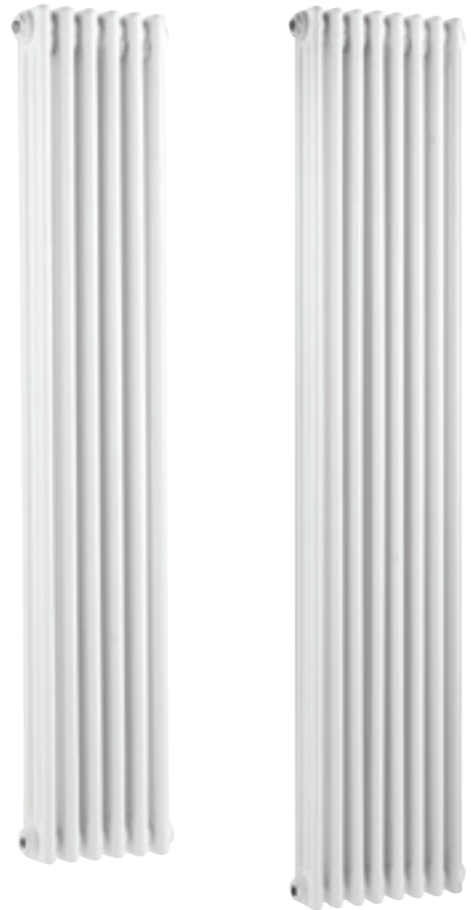

RADIATORS

Radiators & Valves

NELSON TRIPLE RADIATOR WHITE

h1500 x w291 x d100
2897 BTU/HR*
BAYR016 £444.00 €548.00

h1500 x w381 x d100
3907 BTU/HR*
BAYR017 £563.00 €695.00

h1800 x w291 x d100
3728 BTU/HR*
BAYR018 £504.00 €622.00

h1800 x w381 x d100
4971 BTU/HR*
BAYR019 £652.00 €805.00

NELSON TRIPLE RADIATOR

White
h600 x w1011 x d100
4732 BTU/HR*
BAYR015 £858.00 €1,060.00

NELSON TRIPLE RADIATOR

White
h600 x w606 x d100
2869 BTU/HR*
BAYR012 £533.00 €658.00
h600 x w786 x d100
3752 BTU/HR*
BAYR013 £666.00 €822.00

NELSON TRIPLE RADIATOR

White
h300 x w1011 x d100
2597 BTU/HR*
BAYR014 £696.00 €860.00