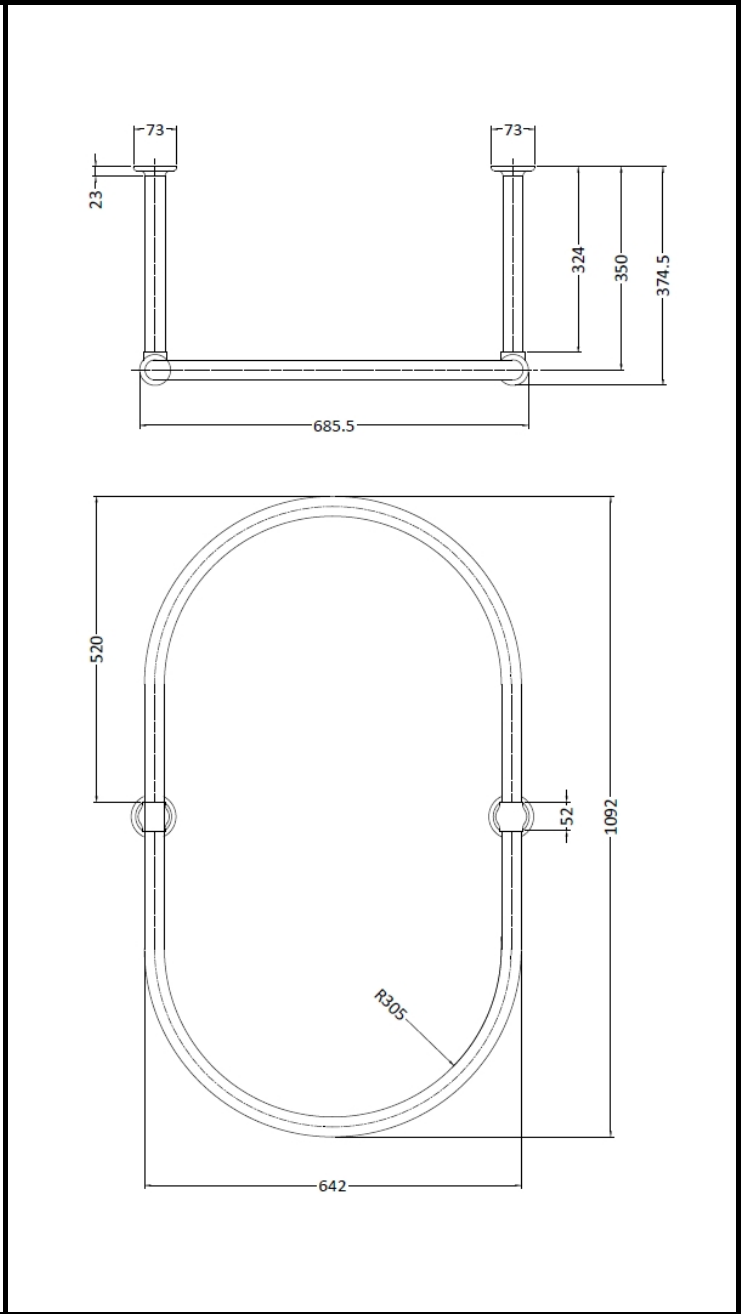

B A Y S W A T E R

London W.2

CODE: BAYA003

DESCRIPTION: Full Shower Curtain Ring

CATEGORY: Wastes & Extras

PRODUCT DIMENSIONS				
Height (mm)	Width (mm)	Length (mm)	Depth (mm)	Nett Wgt Kg
375	686		1092	6.34

PACKAGING DIMENSIONS			
Height (mm)	Width (mm)	Depth (mm)	Gross Wgt Kg
	100	1245	6.34

PACKAGING DATA			
Box Colour	White Cardboard Box		
Box Qty	1	Label Colour	White Label
Label Size	100 x 50	Label Qty	1

OUTER BOX DIMENSIONS (If Applicable)				
Height (mm)	Width (mm)	Length (mm)	Depth (mm)	Gross Wgt Kg
Barcode	5055275890455			

PRODUCT DETAILS	
Country of Origin	China
Fitting Instruction	No
Product Material	Brass
Heating Element Wattage	Not Applicable

CE Certification	N/A
Colour/Finish	Chrome
Product Diameter	
Connection Size	Not Applicable