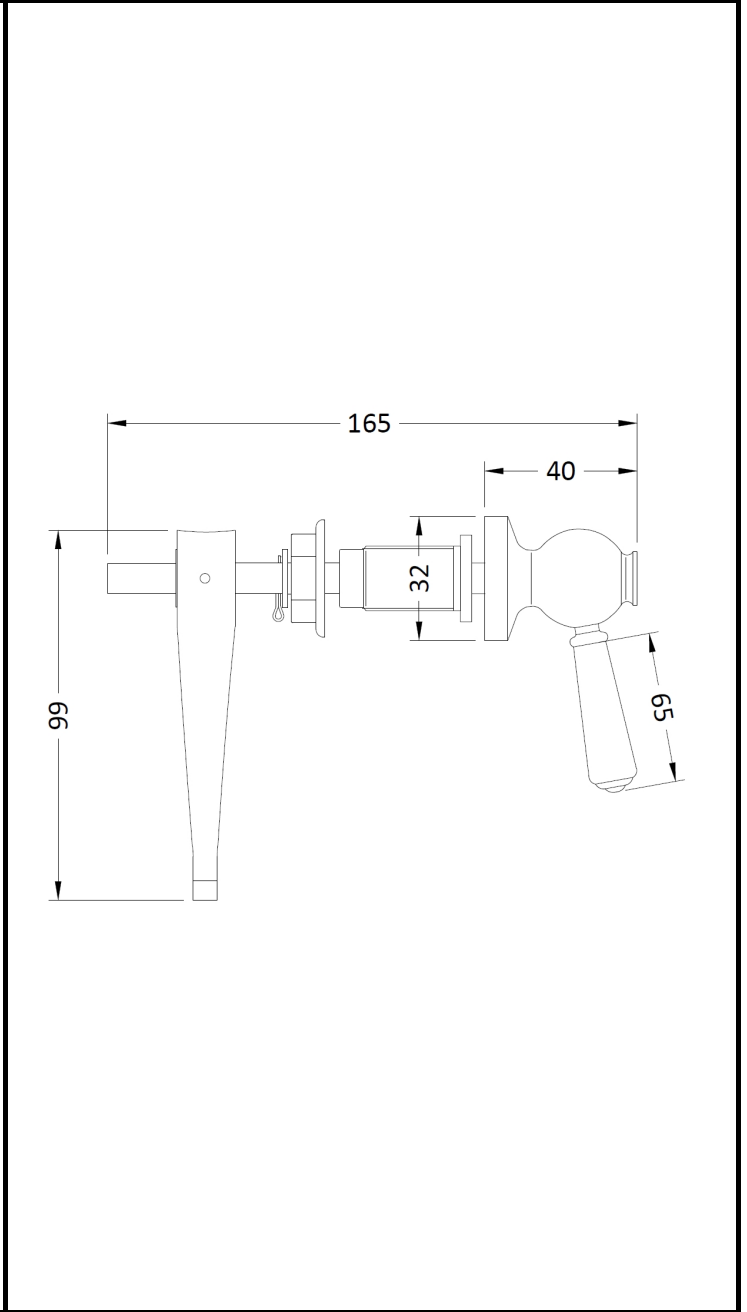

B A Y S W A T E R

London W.2

CODE: BAYA005

DESCRIPTION: Black Ceramic Handle Wc Lever

CATEGORY: Wastes & Extras

| PRODUCT DIMENSIONS | | | | |
|--------------------|------------|-------------|------------|-------------|
| Height (mm) | Width (mm) | Length (mm) | Depth (mm) | Nett Wgt Kg |
| 165 | 32 | | 99 | 0.2 |

| PACKAGING DIMENSIONS | | | |
|----------------------|------------|------------|--------------|
| Height (mm) | Width (mm) | Depth (mm) | Gross Wgt Kg |
| | 30 | 110 | 0.3 |

| PACKAGING DATA | | | |
|----------------|---------------------|--------------|-------------|
| Box Colour | White Cardboard Box | | |
| Box Qty | 1 | Label Colour | White Label |
| Label Size | 100 x 50 | Label Qty | 2 |

| OUTER BOX DIMENSIONS (If Applicable) | | | | |
|--------------------------------------|---------------|-------------|------------|--------------|
| Height (mm) | Width (mm) | Length (mm) | Depth (mm) | Gross Wgt Kg |
| | | | | |
| Barcode | 5055275890684 | | | |

| | |
|------------------|----------------|
| CE Certification | N/A |
| Colour/Finish | Chrome |
| Product Diameter | 32mm |
| Connection Size | Not Applicable |