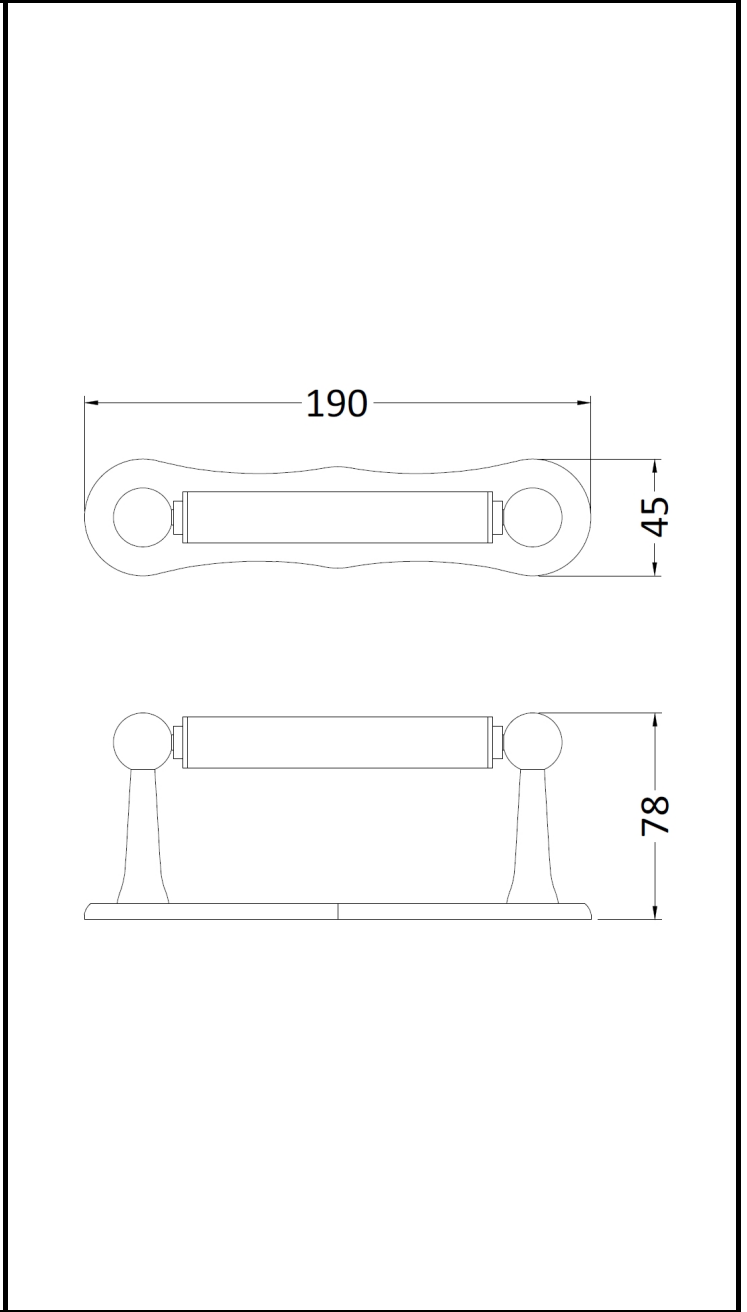

B A Y S W A T E R

London W.2

CODE: BAYA007

DESCRIPTION: Traditional Toilet Roll Holder

CATEGORY: Wastes & Extras

PRODUCT DIMENSIONS				
Height (mm)	Width (mm)	Length (mm)	Depth (mm)	Nett Wgt Kg
45	190		78	0.47

PACKAGING DIMENSIONS			
Height (mm)	Width (mm)	Depth (mm)	Gross Wgt Kg
	120	75	0.47

PACKAGING DATA			
Box Colour	White Cardboard Box		
Box Qty	1	Label Colour	White Label
Label Size	100 x 50	Label Qty	2

OUTER BOX DIMENSIONS (If Applicable)				
Height (mm)	Width (mm)	Length (mm)	Depth (mm)	Gross Wgt Kg
400	455			
Barcode	5055275890462			

PRODUCT DETAILS	
Country of Origin	China
Fitting Instruction	No
Product Material	Brass
Heating Element Wattage	Not Applicable