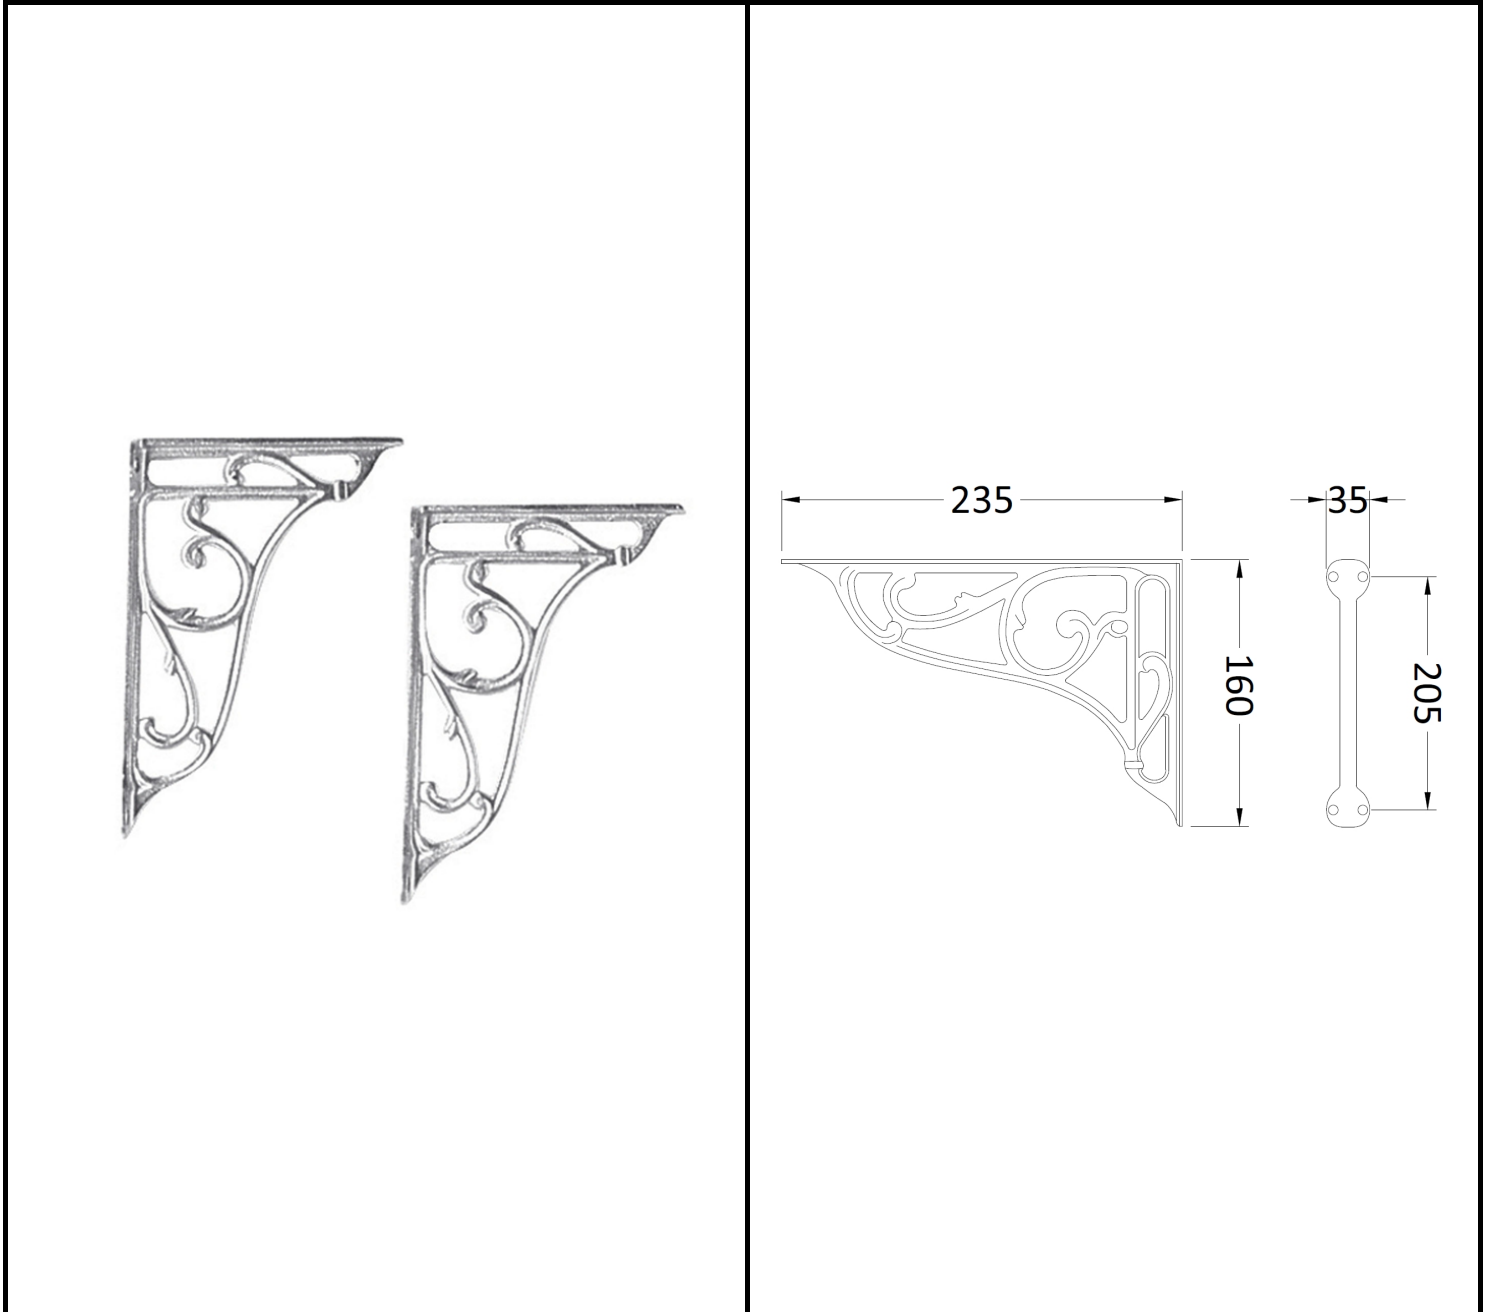

# B A Y S W A T E R

London W.2

**CODE:** BAYA016

**DESCRIPTION:** Ornate Cistern Brackets

**CATEGORY:** Wastes & Extras

PRODUCT DIMENSIONS				
Height (mm)	Width (mm)	Length (mm)	Depth (mm)	Nett Wgt Kg
235	35		160	1.3

PACKAGING DIMENSIONS			
Height (mm)	Width (mm)	Depth (mm)	Gross Wgt Kg
	55	165	1.32

PACKAGING DATA			
Box Colour	White Cardboard Box		
Box Qty	1	Label Colour	White Label
Label Size	100 x 50	Label Qty	2

OUTER BOX DIMENSIONS (If Applicable)				
Height (mm)	Width (mm)	Length (mm)	Depth (mm)	Gross Wgt Kg
Barcode	5055275890691			

PRODUCT DETAILS	
Country of Origin	China
Fitting Instruction	No
Product Material	Brass
Heating Element Wattage	Not Applicable

CE Certification	N/A
Colour/Finish	Chrome
Product Diameter	Not Applicable
Connection Size	Not Applicable