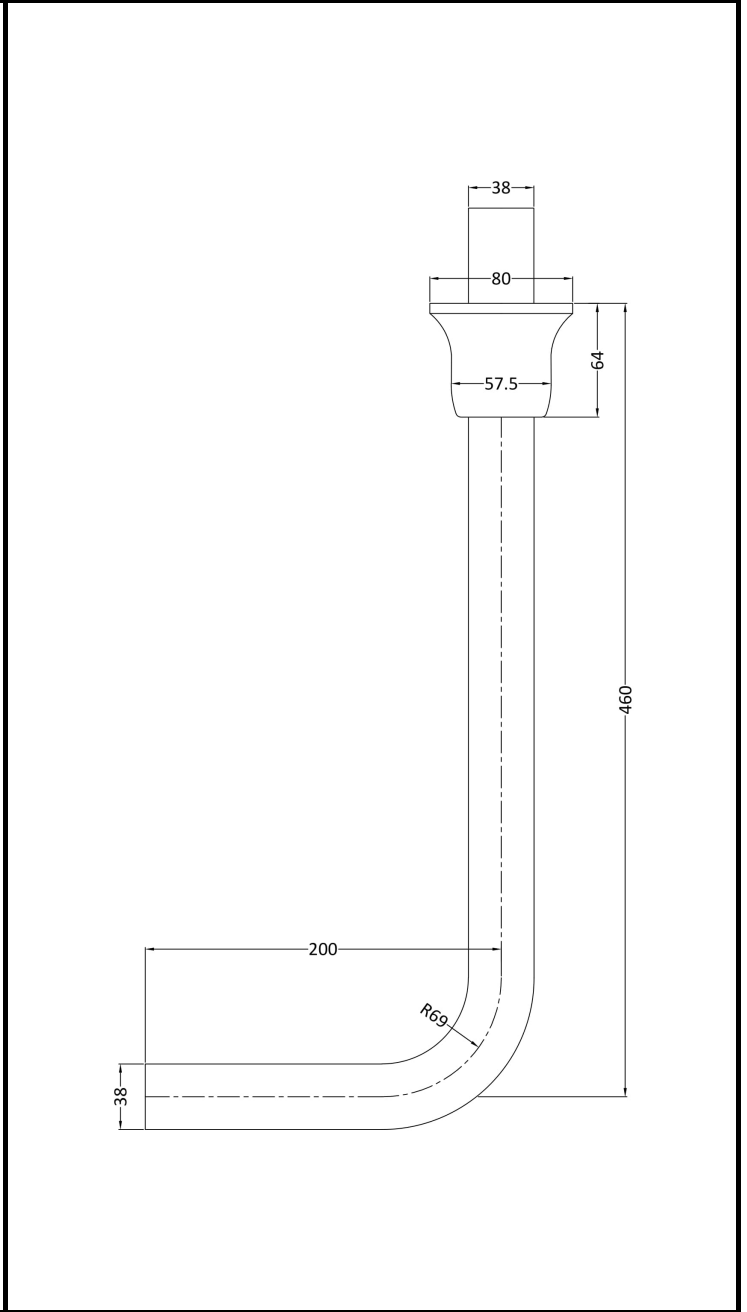

B A Y S W A T E R

London W.2

CODE: BAYA017

DESCRIPTION: Low Level Flush Pipe Pack

CATEGORY: Wastes & Extras

PRODUCT DIMENSIONS				
Height (mm)	Width (mm)	Length (mm)	Depth (mm)	Nett Wgt Kg
480	81		220	0.81

PACKAGING DIMENSIONS			
Height (mm)	Width (mm)	Depth (mm)	Gross Wgt Kg
	75	540	0.81

PACKAGING DATA			
Box Colour	White Cardboard Box		
Box Qty	1	Label Colour	White Label
Label Size	100 x 50	Label Qty	2

OUTER BOX DIMENSIONS (If Applicable)				
Height (mm)	Width (mm)	Length (mm)	Depth (mm)	Gross Wgt Kg
Barcode	5055275890400			

PRODUCT DETAILS	
Country of Origin	China
Fitting Instruction	No
Product Material	Brass
Heating Element Wattage	Not Applicable

CE Certification	N/A
Colour/Finish	Chrome
Product Diameter	38mm
Connection Size	1 1/2"