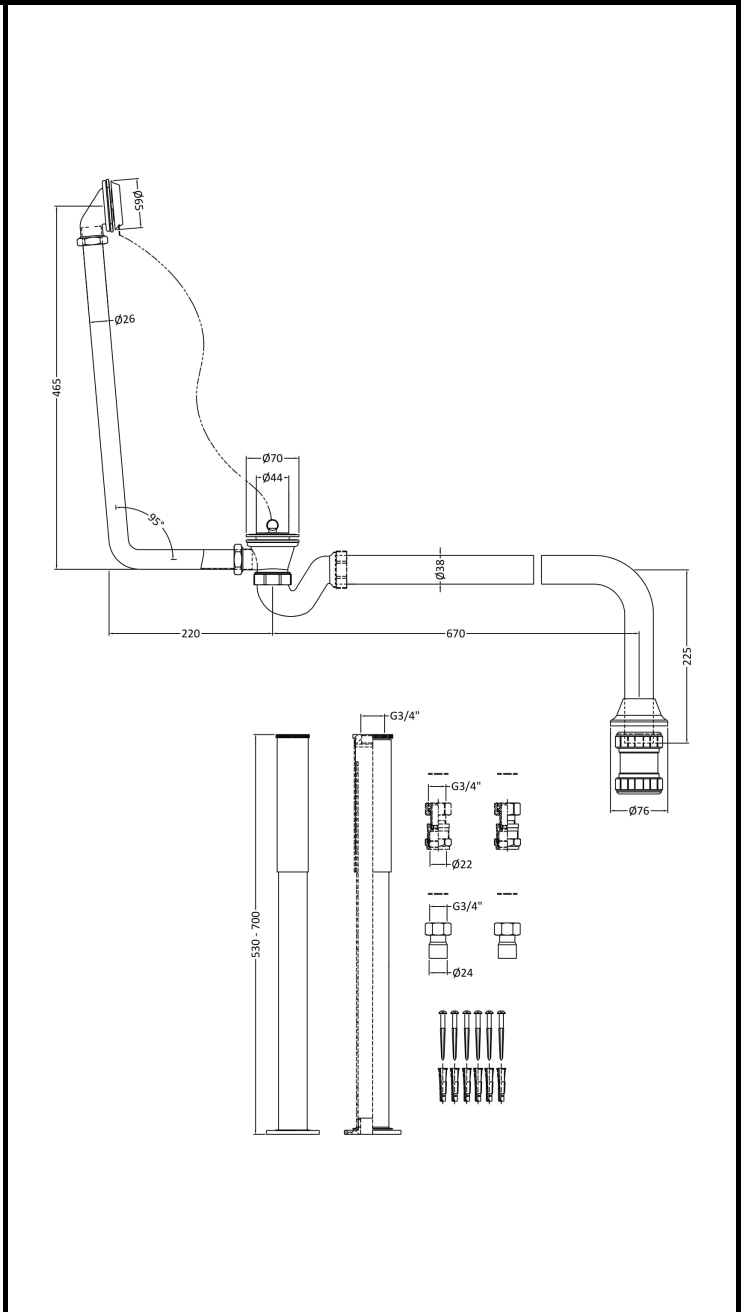

B A Y S W A T E R

London W.2

CODE: BAYA018

DESCRIPTION: Roll Top Bath Pack

CATEGORY: Wastes & Extras

PRODUCT DIMENSIONS				
Height (mm)	Width (mm)	Length (mm)	Depth (mm)	Nett Wgt Kg
465	70		220	5.21

PACKAGING DIMENSIONS			
Height (mm)	Width (mm)	Depth (mm)	Gross Wgt Kg
	300	165	5.21

PACKAGING DATA			
Box Colour	White Cardboard Box		
Box Qty	1	Label Colour	White Label
Label Size	100 x 50	Label Qty	2

OUTER BOX DIMENSIONS (If Applicable)				
Height (mm)	Width (mm)	Length (mm)	Depth (mm)	Gross Wgt Kg
Barcode	5055275890370			

PRODUCT DETAILS	
Country of Origin	China
Fitting Instruction	No
Product Material	Brass
Heating Element Wattage	Not Applicable

CE Certification	N/A
Colour/Finish	Chrome
Product Diameter	77mm
Connection Size	11/2"