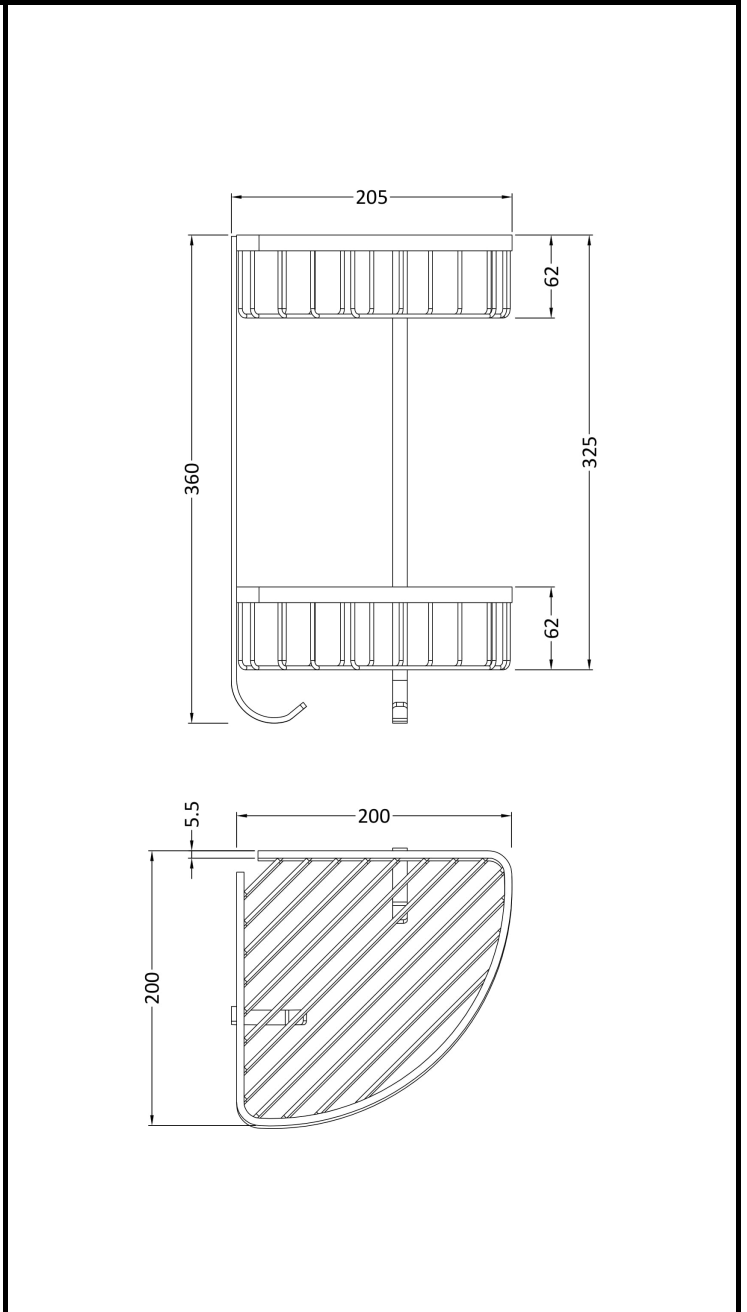

B A Y S W A T E R

London W.2

CODE: BAYA021

DESCRIPTION: Wirework Large 2 Tier Corner Basket

CATEGORY: Wastes & Extras

| PRODUCT DIMENSIONS | | | | |
|--------------------|------------|-------------|------------|-------------|
| Height (mm) | Width (mm) | Length (mm) | Depth (mm) | Nett Wgt Kg |
| 288 | 255 | | 156 | 1.02 |

| PACKAGING DIMENSIONS | | | |
|----------------------|------------|------------|--------------|
| Height (mm) | Width (mm) | Depth (mm) | Gross Wgt Kg |
| | 160 | 265 | 1.02 |

| PACKAGING DATA | | | |
|----------------|---------------------|--------------|-------------|
| Box Colour | White Cardboard Box | | |
| Box Qty | 1 | Label Colour | White Label |
| Label Size | 100 x 50 | Label Qty | 2 |

| OUTER BOX DIMENSIONS (If Applicable) | | | | |
|--------------------------------------|---------------|-------------|------------|--------------|
| Height (mm) | Width (mm) | Length (mm) | Depth (mm) | Gross Wgt Kg |
| | | | | |
| Barcode | 5055275890554 | | | |