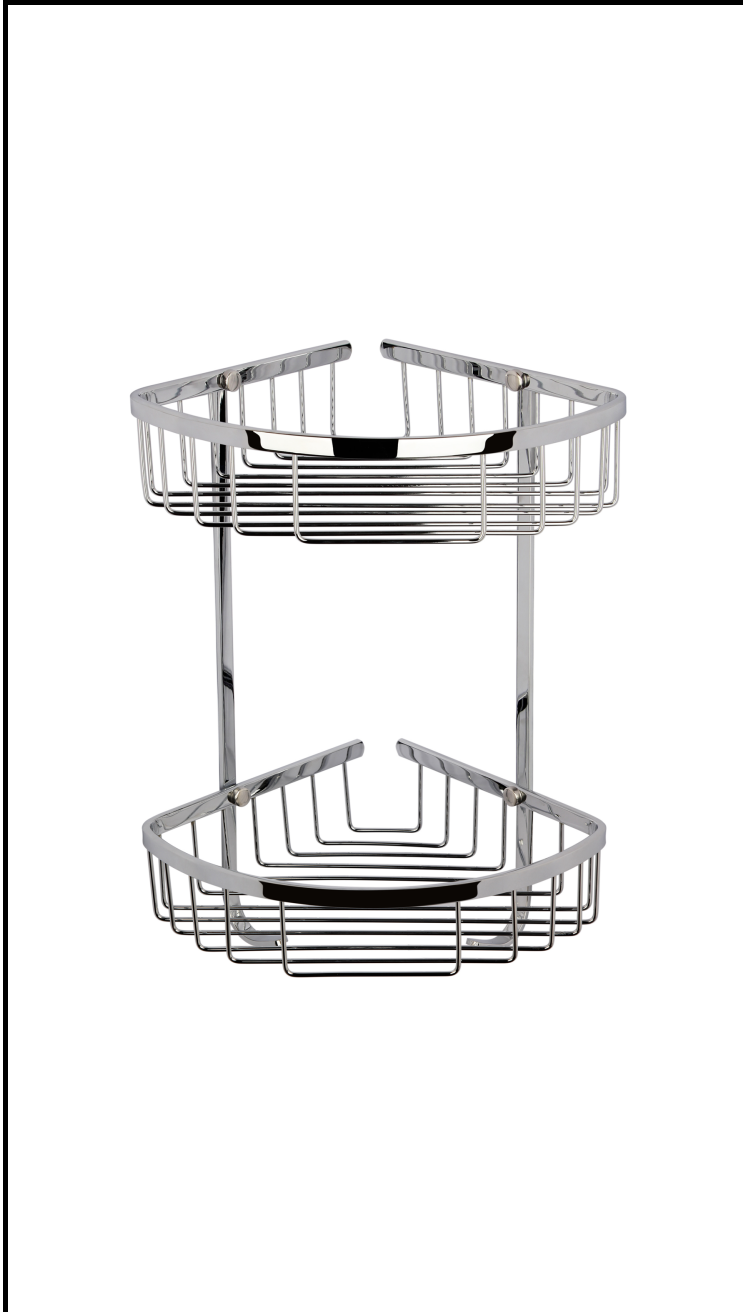

B A Y S W A T E R

London W.2

CODE: BAYA021

DESCRIPTION: Wirework Large 2 Tier Corner Basket

CATEGORY: Wastes & Extras

| PRODUCT DIMENSIONS | | | | |
|--------------------|------------|-------------|------------|-------------|
| Height (mm) | Width (mm) | Length (mm) | Depth (mm) | Nett Wgt Kg |
| 288 | 255 | | 156 | 1.02 |