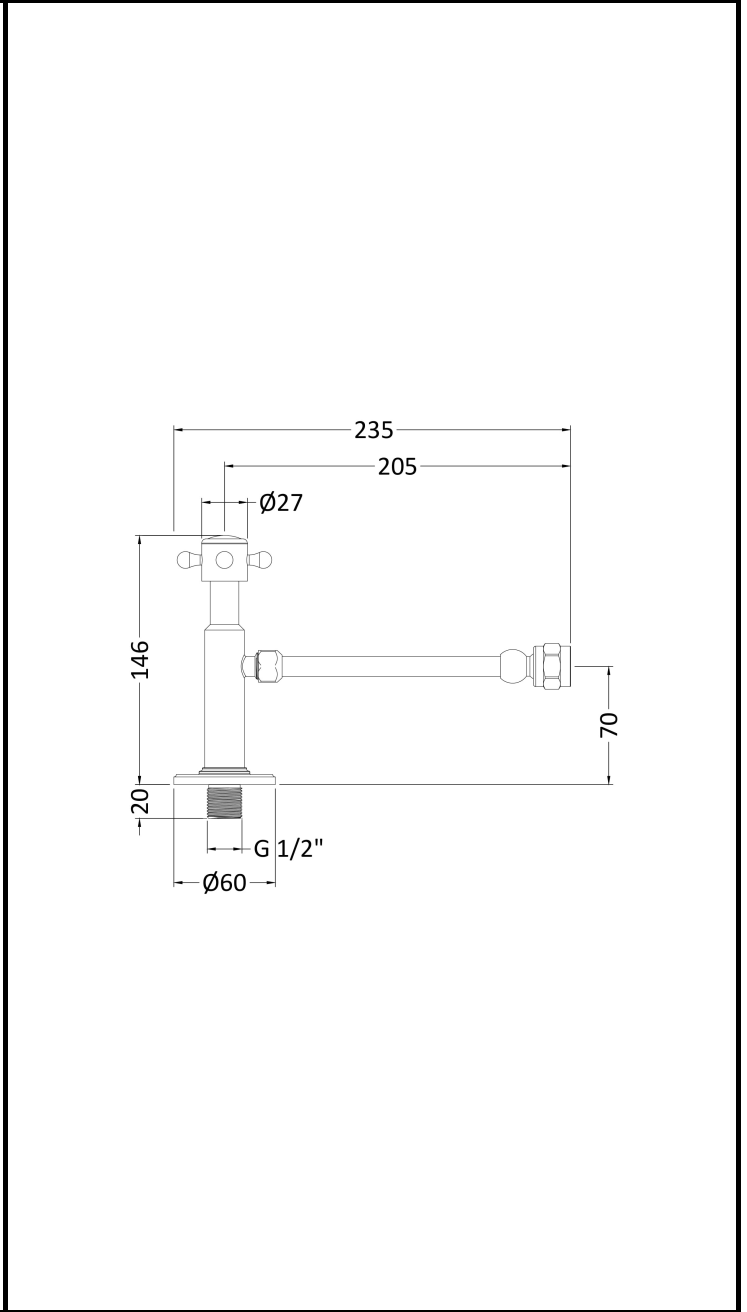

# B A Y S W A T E R

London W.2

CODE: BAYA024

DESCRIPTION: Cistern Tank Cut Off Valve

CATEGORY: Wastes & Extras

| PRODUCT DIMENSIONS |            |             |            |             |
|--------------------|------------|-------------|------------|-------------|
| Height (mm)        | Width (mm) | Length (mm) | Depth (mm) | Nett Wgt Kg |
| 60                 | 235        |             | 146        | 0.78        |

| PACKAGING DIMENSIONS |            |            |              |
|----------------------|------------|------------|--------------|
| Height (mm)          | Width (mm) | Depth (mm) | Gross Wgt Kg |
|                      | 200        | 75         | 0.8          |

| OUTER BOX DIMENSIONS (If Applicable) |               |             |            |              |
|--------------------------------------|---------------|-------------|------------|--------------|
| Height (mm)                          | Width (mm)    | Length (mm) | Depth (mm) | Gross Wgt Kg |
|                                      |               |             |            |              |
| Barcode                              | 5056211873082 |             |            |              |

|                  |        |
|------------------|--------|
| CE Certification |        |
| Colour/Finish    | Chrome |
| Product Diameter |        |
| Connection Size  | G1/2   |