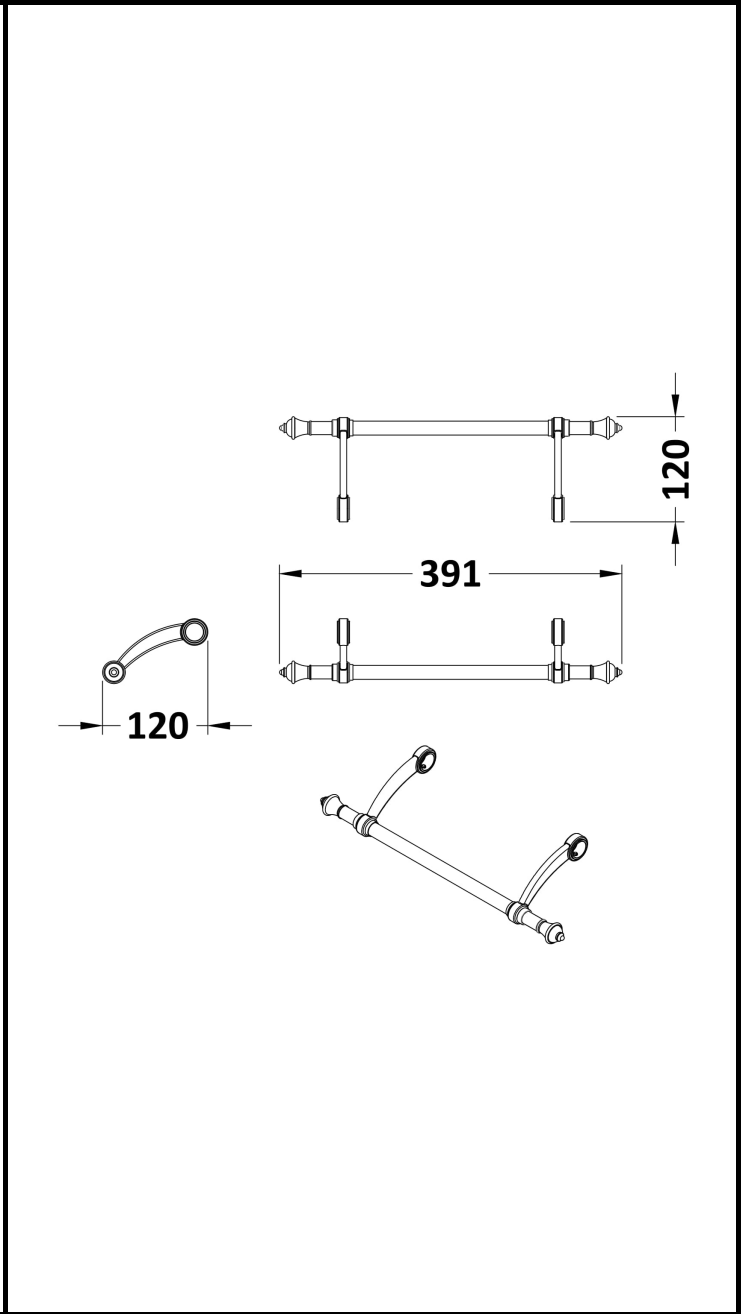

B A Y S W A T E R

London W.2

CODE: BAYA026

DESCRIPTION: Adjustable Towel Rail For Basin Stand

CATEGORY: Wastes & Extras

PRODUCT DIMENSIONS				
Height (mm)	Width (mm)	Length (mm)	Depth (mm)	Nett Wgt Kg
				1

PACKAGING DIMENSIONS			
Height (mm)	Width (mm)	Depth (mm)	Gross Wgt Kg
	250	50	1

PACKAGING DATA			
Box Colour	Brown Cardboard Box		
Box Qty	1	Label Colour	White Label
Label Size	100 x 50	Label Qty	2

OUTER BOX DIMENSIONS (If Applicable)				
Height (mm)	Width (mm)	Length (mm)	Depth (mm)	Gross Wgt Kg
Barcode	5056211873105			