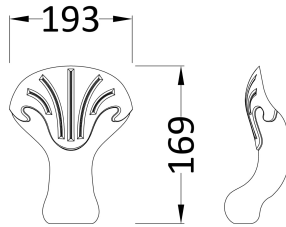

B A Y S W A T E R

London W.2

CODE: BAYB001

DESCRIPTION: Traditional Bath Leg Set (T1c)

CATEGORY: Baths

PRODUCT DIMENSIONS			
Length (mm)	Width (mm)	Height (mm)	Nett Wgt Kg
245	193	169	4.9

PACKAGING DIMENSIONS			
Length (mm)	Width (mm)	Height (mm)	Gross Wgt Kg
500	500	250	4.92

PACKAGING DATA			
Box Colour	Polystyrene Moulded Box		
Box Qty	1	Label Colour	White Label
Label Size	140 X 100	Label Qty	1

OUTER BOX DIMENSIONS (If Applicable)			
Length (mm)	Width (mm)	Height (mm)	Gross Wgt Kg
Barcode	5055275892510		

PRODUCT DETAILS							
Country of Origin	United Kingdom		Certification	FSC	N/A	CE	N/A
Fitting Instruction	Yes		Material Colour Ref'	Not Applicable			
Product Material	Steel		Material Thickness	N/A			
Volume (Ltr)	N/A		Displaced Capacity	N/A			
Leg Set Inc'	Not Applicable		Waste Inc'	Not Applicable			
Drilled/Undrilled	Not Applicable		Includes Grips	Not Applicable			
Embossed	Not Applicable		No of Tapholes	Not Applicable			
Anti-Slip	Not Applicable						