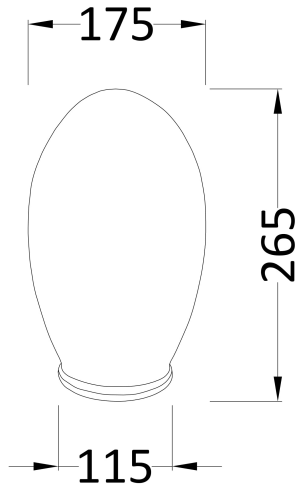

# B A Y S W A T E R

London W.2

**CODE:** BAYB003

**DESCRIPTION:** Traditional Bath Leg Set (M1c)

**CATEGORY:** Baths

PRODUCT DIMENSIONS			
Length (mm)	Width (mm)	Height (mm)	Nett Wgt Kg
260	175	265	5.8

PACKAGING DIMENSIONS			
Length (mm)	Width (mm)	Height (mm)	Gross Wgt Kg
500	500	250	5.8

PACKAGING DATA			
Box Colour	Polystyrene Moulded Box		
Box Qty	1	Label Colour	White Label
Label Size	140 X 100	Label Qty	1

OUTER BOX DIMENSIONS (If Applicable)			
Length (mm)	Width (mm)	Height (mm)	Gross Wgt Kg
Barcode	5055275892442		

PRODUCT DETAILS							
Country of Origin	United Kingdom		Certification	FSC	N/A	CE	N/A
Fitting Instruction	Yes		Material Colour Ref'	Not Applicable			
Product Material	Steel		Material Thickness	N/A			
Volume (Ltr)	N/A		Displaced Capacity	N/A			
Leg Set Inc'	Not Applicable		Waste Inc'	Not Applicable			
Drilled/Undrilled	Not Applicable		Includes Grips	Not Applicable			
Embossed	Not Applicable		No of Tapholes	Not Applicable			
Anti-Slip	Not Applicable						