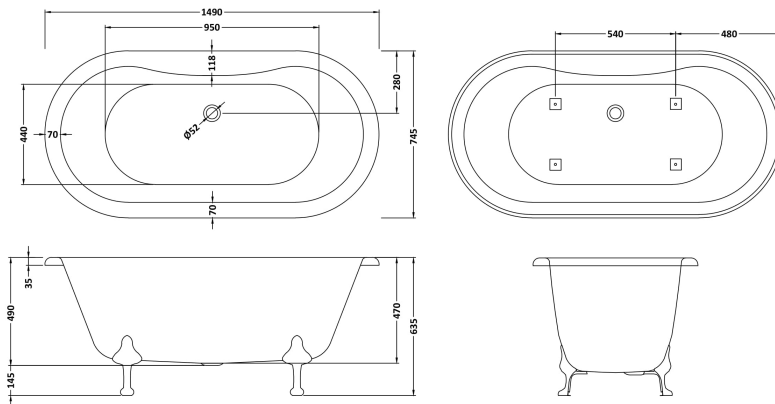

# B A Y S W A T E R

London W.2

**CODE:** BAYB101

**DESCRIPTION:** Leinster 1500 Double Ended F/Stand Bath

**CATEGORY:** Baths

PRODUCT DIMENSIONS			
Length (mm)	Width (mm)	Height (mm)	Nett Wgt Kg
1490	745	490	45.8

PACKAGING DIMENSIONS			
Length (mm)	Width (mm)	Height (mm)	Gross Wgt Kg
1510	765	500	45.8

PACKAGING DATA			
Box Colour	Brown Cardboard Sleeve		
Box Qty	1	Label Colour	White Label
Label Size	100 X 50	Label Qty	2

OUTER BOX DIMENSIONS (If Applicable)			
Length (mm)	Width (mm)	Height (mm)	Gross Wgt Kg
Barcode	5055275892473		

PRODUCT DETAILS				
Country of Origin	United Kingdom			
Fitting Instruction	No			
Product Material	Acrylic			
Volume (Ltr)	185L			
Leg Set Inc'	Legset Not Included			
Drilled/Undrilled	Undrilled For Taps			
Embossed	No			
Anti-Slip	No			
Certification	FSC	N/A	CE	
Material Colour Ref'	European White			
Material Thickness	14mm			
Displaced Capacity	115L			
Waste Inc'	Waste Not Included			
Includes Grips	No Grips Supplied			
No of Tapholes	None			