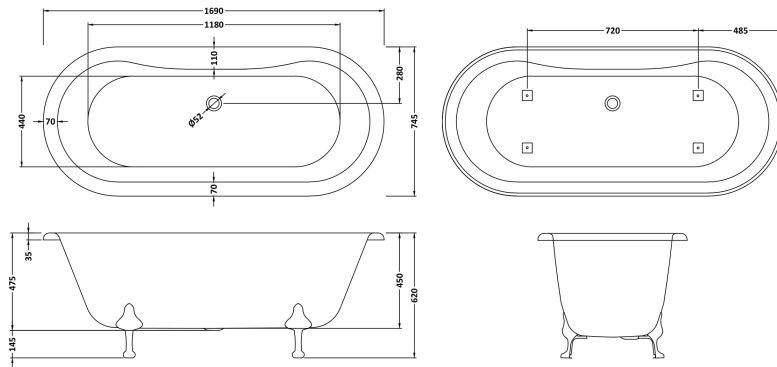

B A Y S W A T E R

London W.2

CODE: BAYB102

DESCRIPTION: Leinster 1700 Double Ended F/Stand Bath

CATEGORY: Baths

PRODUCT DIMENSIONS			
Length (mm)	Width (mm)	Height (mm)	Nett Wgt Kg
1690	745	475	43

PACKAGING DIMENSIONS			
Length (mm)	Width (mm)	Height (mm)	Gross Wgt Kg
1710	765	495	43

PACKAGING DATA			
Box Colour	Brown Cardboard Sleeve		
Box Qty	1	Label Colour	White Label
Label Size	100 X 50	Label Qty	2

OUTER BOX DIMENSIONS (If Applicable)			
Length (mm)	Width (mm)	Height (mm)	Gross Wgt Kg
Barcode	5055275892497		

PRODUCT DETAILS				
Country of Origin	United Kingdom			
Fitting Instruction	No			
Product Material	Acrylic			
Volume (Ltr)	200L			
Leg Set Inc'	Legset Not Included			
Drilled/Undrilled	Undrilled For Taps			
Embossed	No			
Anti-Slip	No			
Certification	FSC	N/A	CE	
Material Colour Ref'	European White			
Material Thickness	14mm			
Displaced Capacity	130L			
Waste Inc'	Waste Not Included			
Includes Grips	No Grips Supplied			
No of Tapholes	None			