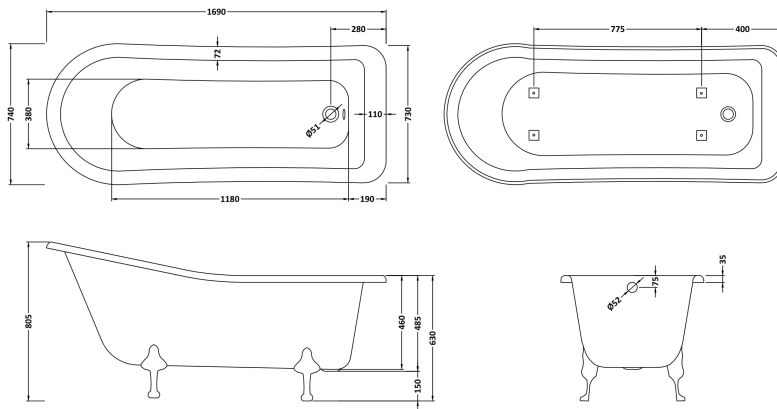

B A Y S W A T E R

London W.2

CODE: BAYB105

DESCRIPTION: Pembridge 1700 Slipper F/Stand Bath

CATEGORY: Baths

PRODUCT DIMENSIONS

Length (mm)	Width (mm)	Height (mm)	Nett Wgt Kg
1690	730	485	46

PACKAGING DIMENSIONS

Length (mm)	Width (mm)	Height (mm)	Gross Wgt Kg
1720	750	505	46

PACKAGING DATA

Box Colour	Brown Cardboard Sleeve		
Box Qty	1	Label Colour	White Label
Label Size	100 X 50	Label Qty	2

OUTER BOX DIMENSIONS (If Applicable)

Length (mm)	Width (mm)	Height (mm)	Gross Wgt Kg
Barcode	5055275892480		

PRODUCT DETAILS

Country of Origin	United Kingdom			
Fitting Instruction	No			
Product Material	Acrylic			
Volume (Ltr)	197L			
Leg Set Inc'	Legset Not Included			
Drilled/Undrilled	Undrilled For Taps			
Embossed	No			
Anti-Slip	No			
Certification	FSC	N/A	CE	
Material Colour Ref'	European White			
Material Thickness	14mm			
Displaced Capacity	125L			
Waste Inc'	Waste Not Included			
Includes Grips	No Grips Supplied			
No of Tapholes	None			