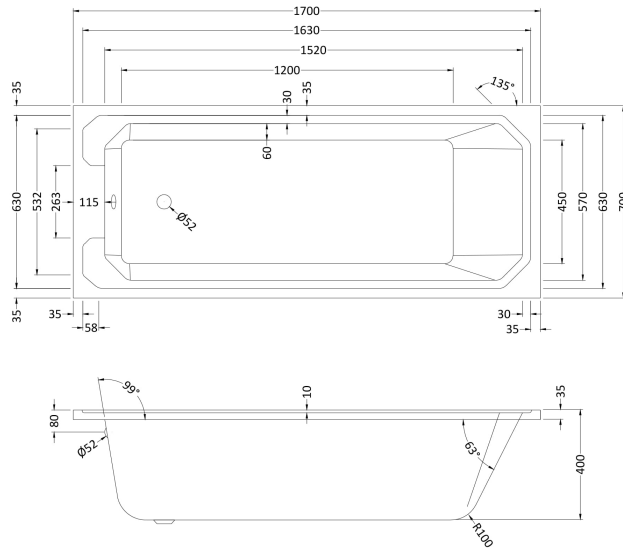

B A Y S W A T E R

London W.2

CODE: BAYB107

DESCRIPTION: Bathurst 1700 X 700 Single Ended Bath

CATEGORY: Baths

PRODUCT DIMENSIONS

Length (mm)	Width (mm)	Height (mm)	Nett Wgt Kg
1700	700	425	19.3

PACKAGING DIMENSIONS

Length (mm)	Width (mm)	Height (mm)	Gross Wgt Kg
1720	720	435	19.3

PACKAGING DATA

Box Colour	Brown Cardboard Sleeve		
Box Qty	1	Label Colour	White Label
Label Size	100 X 50	Label Qty	2

OUTER BOX DIMENSIONS (If Applicable)

Length (mm)	Width (mm)	Height (mm)	Gross Wgt Kg
Barcode	5055275891742		

PRODUCT DETAILS

Country of Origin	Poland	Certification	FSC	N/A	CE
Fitting Instruction	Yes	Material Colour Ref'	European White		
Product Material	Acrylic	Material Thickness	4mm		
Volume (Ltr)	178L	Displaced Capacity	108L		
Leg Set Inc'	Legset Not Included	Waste Inc'	Waste Not Included		
Drilled/Undrilled	Undrilled For Taps	Includes Grips	No Grips Supplied		
Embossed	No	No of Tapholes	None		
Anti-Slip	No				