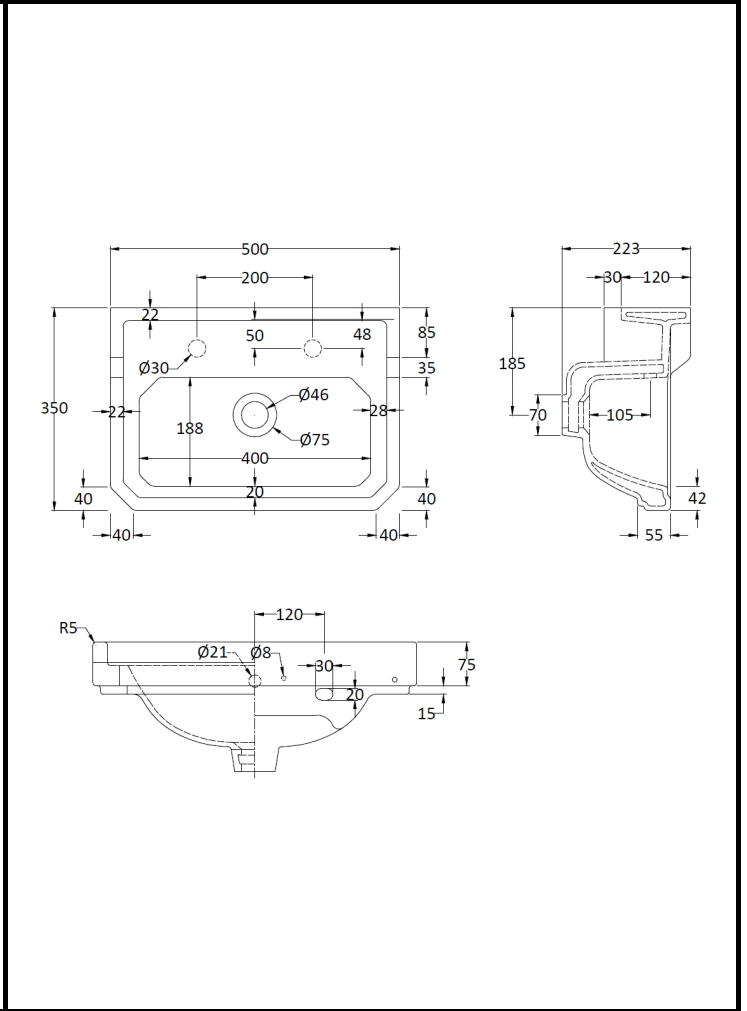

B A Y S W A T E R

London W.2

CODE: BAYC007

DESCRIPTION: Fitzroy 500 Basin 2Th

CATEGORY: Ceramics

| PRODUCT DIMENSIONS | | | |
|--------------------|------------|------------|-------------|
| Height (mm) | Width (mm) | Depth (mm) | Nett Wgt Kg |
| 223 | 500 | 350 | 11.3 |

| PACKAGING DIMENSIONS | | | |
|----------------------|------------|------------|--------------|
| Height (mm) | Width (mm) | Depth (mm) | Gross Wgt Kg |
| 287 | 515 | 490 | 11.8 |

| PACKAGING DATA | | | |
|----------------|---------------------|--------------|----------------|
| Box Colour | White Cardboard Box | | |
| Box Qty | 1 | Label Colour | Not Applicable |
| Label Size | 100 x 50 | Label Qty | 0 |

| OUTER BOX DIMENSIONS (If Applicable) | | | |
|--------------------------------------|------------|---------------|--------------|
| Height (mm) | Width (mm) | Depth (mm) | Gross Wgt Kg |
| | | | |
| Barcode | | 5055275892213 | |

| BASINS | | | |
|-------------------|--------------|------------------|---------|
| Tap Hole | Two Tapholes | Chain Stay Hole | Yes |
| Template | Not Required | Waste Type Req'd | Slotted |
| Overflow Incl. | Yes | Overflow Cover | Yes |
| Inner Bowl Depth | 135mm | Inner Bowl Width | 395mm |
| Inner Bowl Height | 135mm | | |