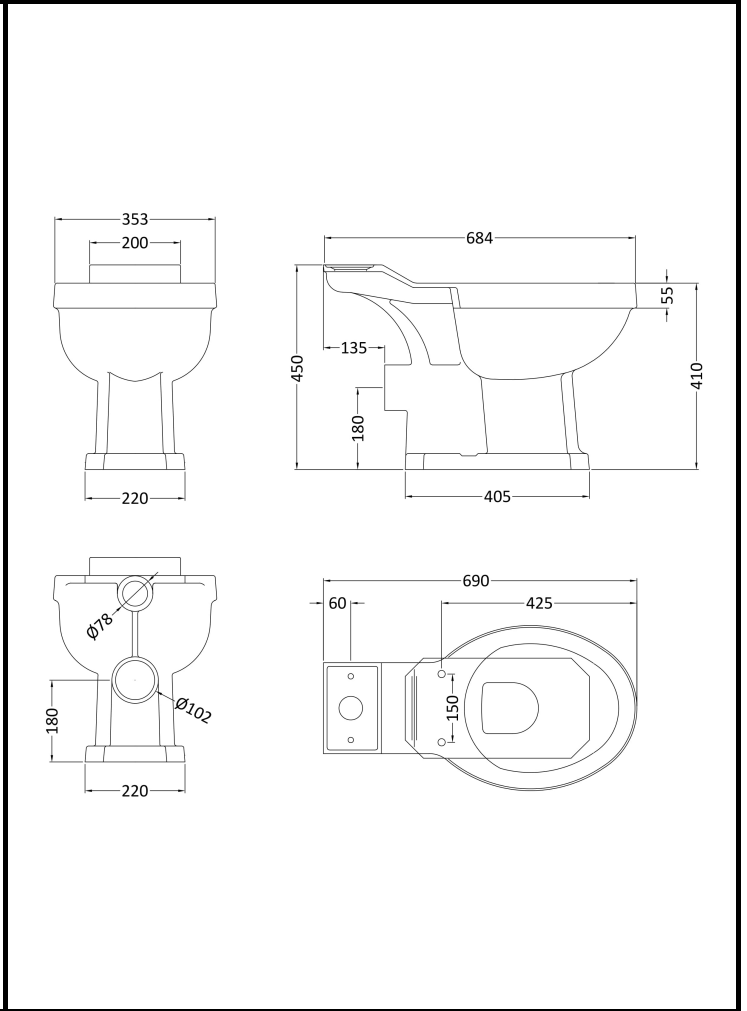

B A Y S W A T E R

London W.2

CODE: BAYC014

DESCRIPTION: Fitzroy Pan C/C (Exc' Seat)

CATEGORY: Ceramics

PRODUCT DIMENSIONS			
Height (mm)	Width (mm)	Depth (mm)	Nett Wgt Kg
450	353	684	19.7

PACKAGING DIMENSIONS			
Height (mm)	Width (mm)	Depth (mm)	Gross Wgt Kg
380	700	450	22.9

PACKAGING DATA			
Box Colour	White Cardboard Box		
Box Qty	1	Label Colour	Not Applicable
Label Size	100 x 50	Label Qty	0

OUTER BOX DIMENSIONS (If Applicable)			
Height (mm)	Width (mm)	Depth (mm)	Gross Wgt Kg
Barcode	5055275892268		

PRODUCT DETAILS			
Country of Origin	China		
Fitting Instruction	No	Colour	White

Certification	CE	N/A	WRAS	N/A	WRAS Number	N/A
Product Material	Vitreous China					

PANS/BIDETS			
Trap Style	P Trap	Includes Seat	No

BASINS			
Tap Hole	Not Applicable	Chain Stay Hole	Not Applicable
Template	Not Applicable	Waste Type Req'd	Not Applicable
Overflow Incl.	Not Applicable	Overflow Cover	Not Applicable
Inner Bowl Depth	N/A	Inner Bowl Width	N/A
Inner Bowl Height	N/A		