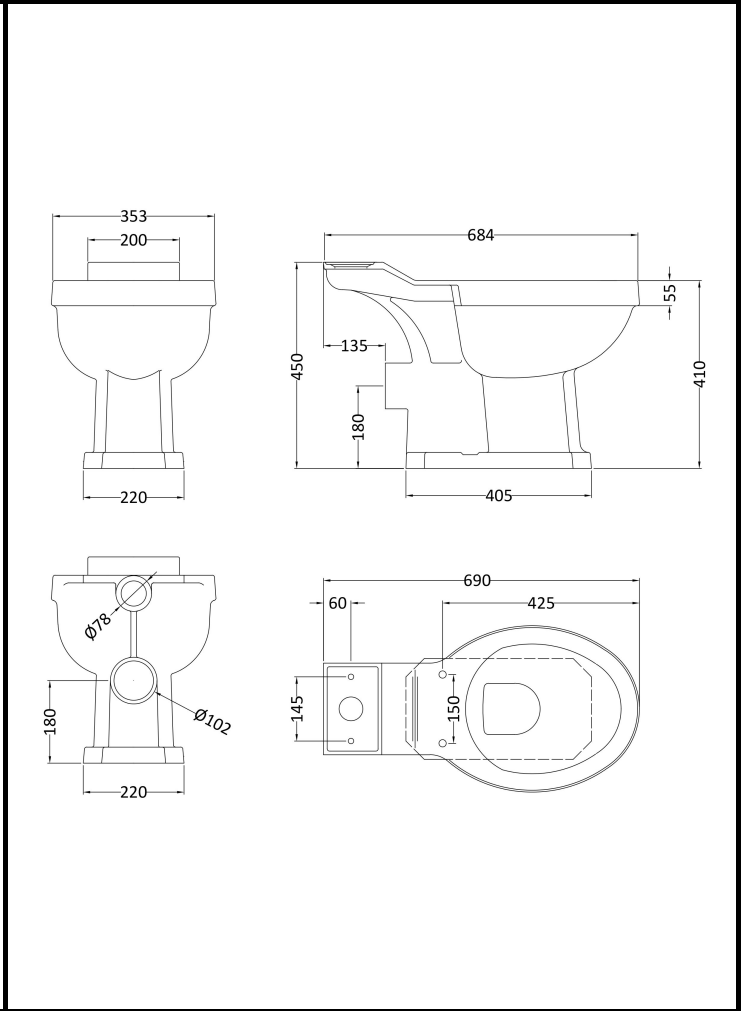

B A Y S W A T E R

London W.2

CODE: BAYC014

DESCRIPTION: Fitzroy Pan C/C (Exc' Seat)

CATEGORY: Ceramics

PRODUCT DIMENSIONS			
Height (mm)	Width (mm)	Depth (mm)	Nett Wgt Kg
450	353	684	19.7

PACKAGING DIMENSIONS			
Height (mm)	Width (mm)	Depth (mm)	Gross Wgt Kg
380	700	450	22.9

PACKAGING DATA			
Box Colour	White Cardboard Box		
Box Qty	1	Label Colour	Not Applicable
Label Size	100 x 50	Label Qty	0

OUTER BOX DIMENSIONS (If Applicable)			
Height (mm)	Width (mm)	Depth (mm)	Gross Wgt Kg
Barcode	5055275892268		

PRODUCT DETAILS			
Country of Origin	China		
Fitting Instruction	Colour	White	

Certification	CE & UKCA	N/A	WRAS	N/A	WRAS Number	N/A
Product Material	Vitreous China					

PANS/BIDETS			
Trap Style	P Trap	Includes Seat	No

BASINS			
Tap Hole	Not Applicable	Chain Stay Hole	Not Applicable
Template	Not Applicable	Waste Type Req'd	Not Applicable
Overflow Incl.	Not Applicable	Overflow Cover	Not Applicable
Inner Bowl Depth	N/A	Inner Bowl Width	N/A
Inner Bowl Height	N/A		