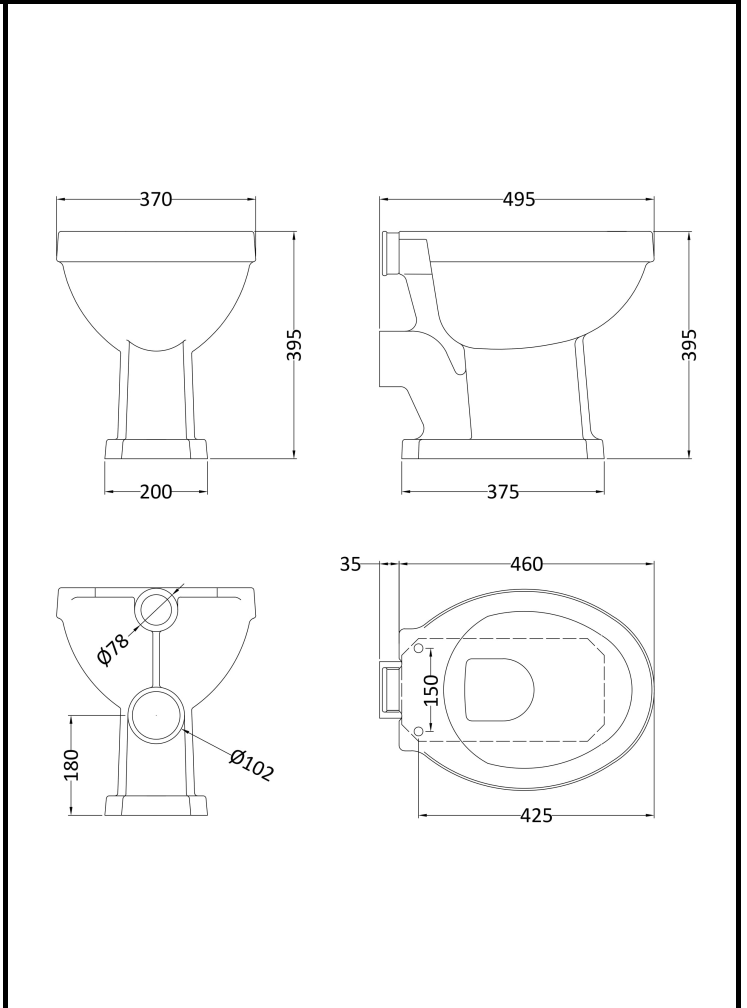

B A Y S W A T E R

London W.2

CODE: BAYC017

DESCRIPTION: Fitzroy High/Low Level Pan (Exc' Seat)

CATEGORY: Ceramics

PRODUCT DIMENSIONS			
Height (mm)	Width (mm)	Depth (mm)	Nett Wgt Kg
395	370	495	16

PACKAGING DIMENSIONS			
Height (mm)	Width (mm)	Depth (mm)	Gross Wgt Kg
395	360	530	16.6

PACKAGING DATA			
Box Colour	White Cardboard Box		
Box Qty	1	Label Colour	Not Applicable
Label Size	100 x 50	Label Qty	0

OUTER BOX DIMENSIONS (If Applicable)			
Height (mm)	Width (mm)	Depth (mm)	Gross Wgt Kg
Barcode	5055275892299		

PRODUCT DETAILS			
Country of Origin	China		
Fitting Instruction	No	Colour	White

Certification	CE	N/A	WRAS	N/A	WRAS Number	N/A
Product Material	Vitreous China					

PANS/BIDETS			
Trap Style	P Trap	Includes Seat	No

BASINS			
Tap Hole	Not Applicable	Chain Stay Hole	Not Applicable
Template	Not Applicable	Waste Type Req'd	Not Applicable
Overflow Incl.	Not Applicable	Overflow Cover	Not Applicable
Inner Bowl Depth	N/A	Inner Bowl Width	N/A
Inner Bowl Height	N/A		