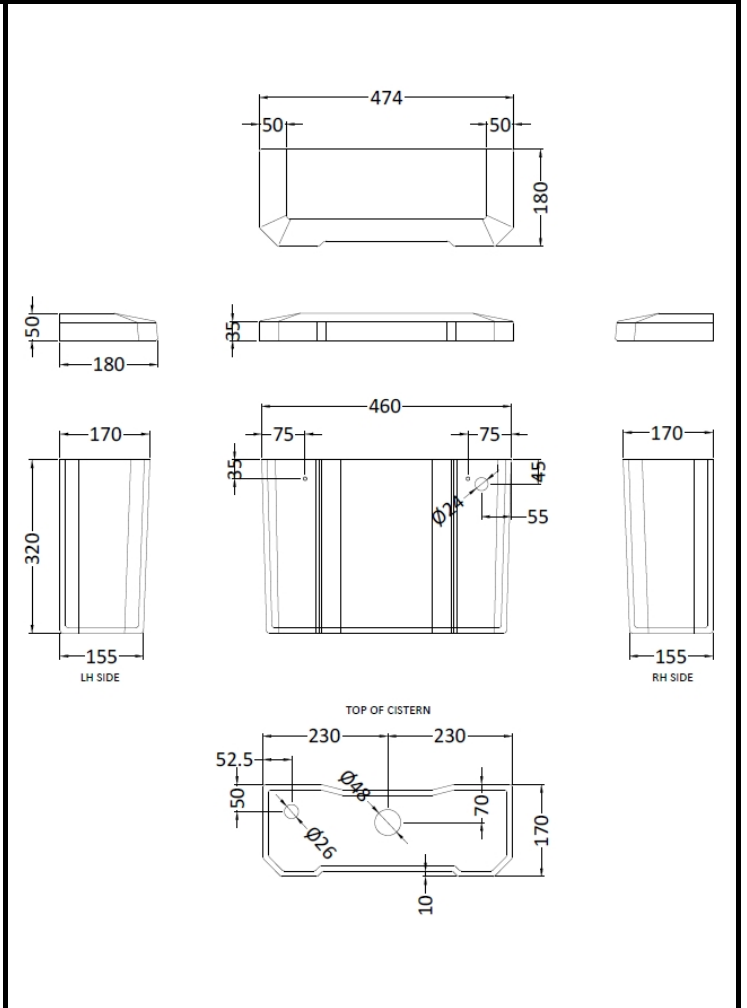

B A Y S W A T E R

London W.2

CODE: BAYC018

DESCRIPTION: Fitzroy Low Cistern ceramic Lever & Ftt

CATEGORY: Ceramics

PRODUCT DIMENSIONS			
Height (mm)	Width (mm)	Depth (mm)	Nett Wgt Kg
370	474	180	14.5

PACKAGING DIMENSIONS			
Height (mm)	Width (mm)	Depth (mm)	Gross Wgt Kg
390	494	200	16.5

PACKAGING DATA			
Box Colour	White Cardboard Box		
Box Qty	1	Label Colour	Not Applicable
Label Size	x	Label Qty	0

OUTER BOX DIMENSIONS (If Applicable)			
Height (mm)	Width (mm)	Depth (mm)	Gross Wgt Kg
Barcode	5055275892305		

BASINS			
Tap Hole	Not Applicable	Chain Stay Hole	Not Applicable
Template	Not Applicable	Waste Type Req'd	Not Applicable
Overflow Incl.	Not Applicable	Overflow Cover	Not Applicable
Inner Bowl Depth	N/A	Inner Bowl Width	N/A
Inner Bowl Height	N/A		