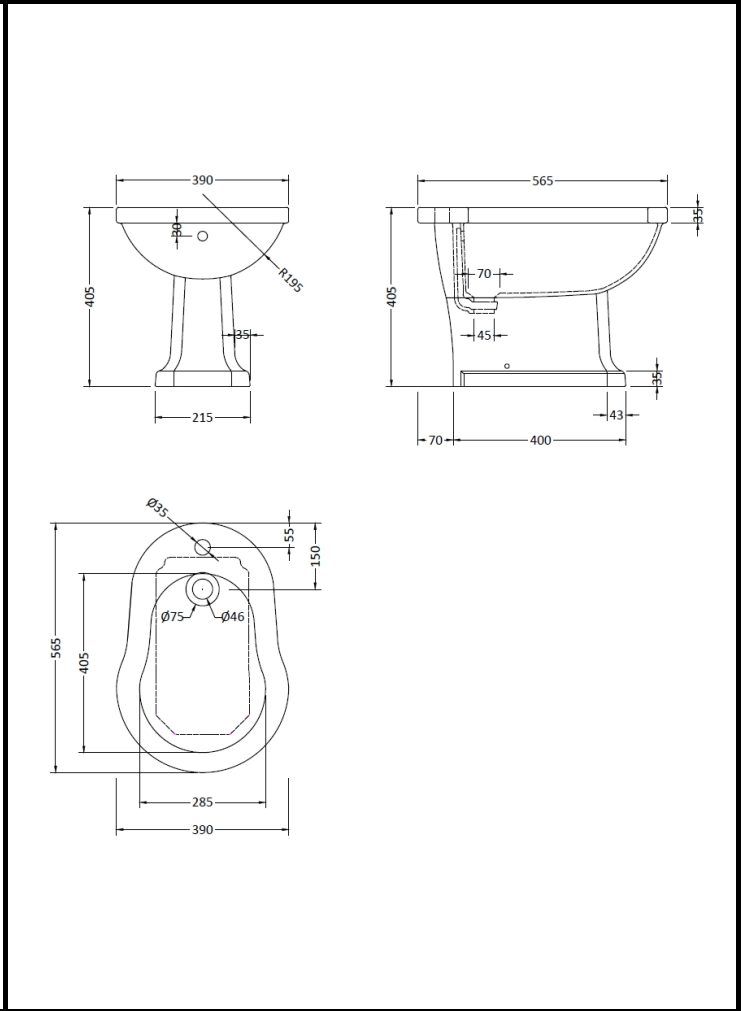

B A Y S W A T E R

London W.2

CODE: BAYC023

DESCRIPTION: Fitzroy Bidet

CATEGORY: Ceramics

PRODUCT DIMENSIONS			
Height (mm)	Width (mm)	Depth (mm)	Nett Wgt Kg
			21

PACKAGING DIMENSIONS			
Height (mm)	Width (mm)	Depth (mm)	Gross Wgt Kg
404	394	569	21.9

PACKAGING DATA			
Box Colour		Label Colour	
Box Qty		Label Qty	
Label Size	x	Label Qty	

OUTER BOX DIMENSIONS (If Applicable)			
Height (mm)	Width (mm)	Depth (mm)	Gross Wgt Kg
Barcode	5055275890240		

PRODUCT DETAILS			
Country of Origin	United Kingdom		
Fitting Instruction	No	Colour	White

Certification	CE	WRAS	WRAS Number
Product Material			

PANS/BIDETS			
Trap Style		Includes Seat	

CISTERNS			
Fittings		Operating Type	
Lever Type			

SEAT			
Type		Function	
Material			
Hinge Type		Hinge Material	

BASINS			
Tap Hole		Chain Stay Hole	
Template		Waste Type Req'd	
Overflow Incl.		Overflow Cover	
Inner Bowl Depth		Inner Bowl Width	
Inner Bowl Height			

GENERAL			
Fixing Supplied			