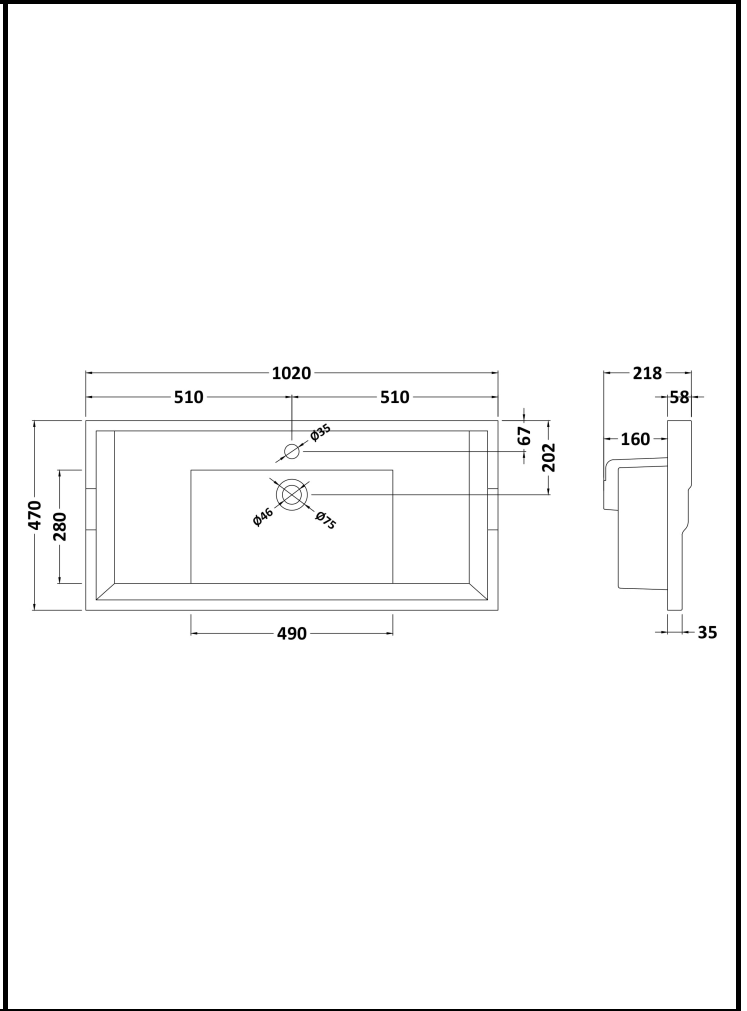

B A Y S W A T E R

London W.2

CODE: BAYC205

DESCRIPTION: 1000mm Traditional Basin 1Th

CATEGORY: Ceramics

PRODUCT DIMENSIONS			
Height (mm)	Width (mm)	Depth (mm)	Nett Wgt Kg
218	1020	470	26

PACKAGING DIMENSIONS			
Height (mm)	Width (mm)	Depth (mm)	Gross Wgt Kg
260	1020	480	27

PACKAGING DATA			
Box Colour	White Cardboard Box		
Box Qty	1	Label Colour	White Label
Label Size	100 x 50	Label Qty	2

OUTER BOX DIMENSIONS (If Applicable)			
Height (mm)	Width (mm)	Depth (mm)	Gross Wgt Kg
Barcode	5056211829676		

BASINS			
Tap Hole	One Taphole	Chain Stay Hole	No
Template	Not Required	Waste Type Req'd	Slotted
Overflow Incl.	Yes	Overflow Cover	Yes
Inner Bowl Depth	125 mm	Inner Bowl Width	490 mm
Inner Bowl Height	125 mm		