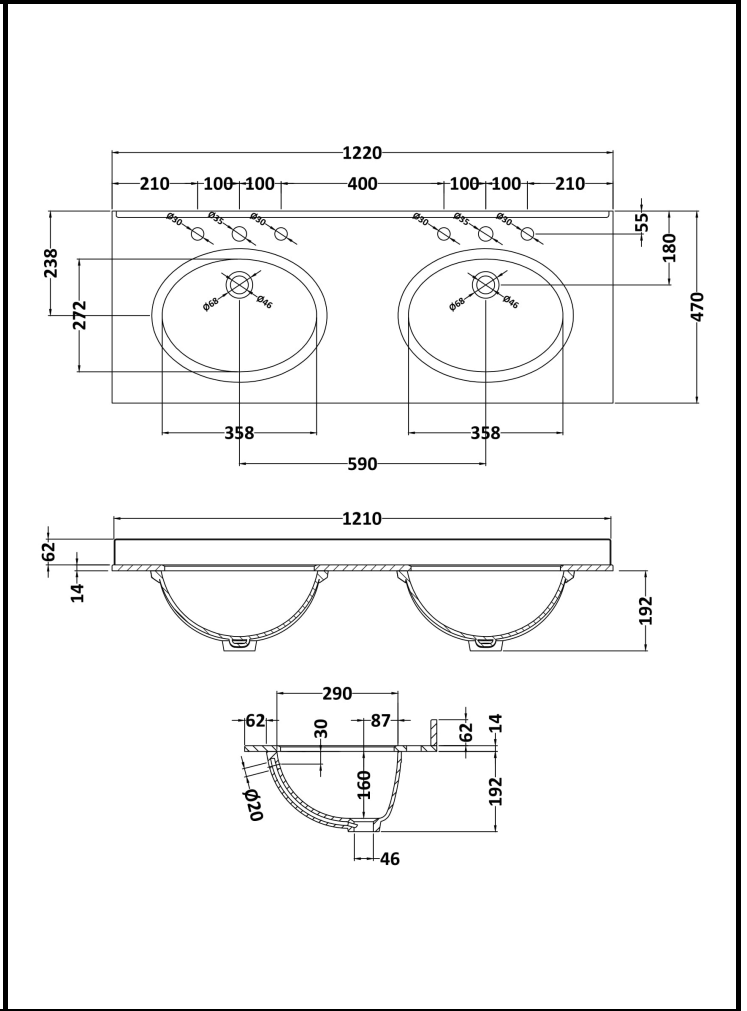

B A Y S W A T E R

London W.2

CODE: BAYC238

DESCRIPTION: 1200 Double Bowl Marble Top 3Th

CATEGORY: Ceramics

PRODUCT DIMENSIONS			
Height (mm)	Width (mm)	Depth (mm)	Nett Wgt Kg
268	1220	463	27.5

PACKAGING DIMENSIONS			
Height (mm)	Width (mm)	Depth (mm)	Gross Wgt Kg
310	1300	550	28

PACKAGING DATA			
Box Colour	White Cardboard Box		
Box Qty	1	Label Colour	White Label
Label Size	100 x 50	Label Qty	2

OUTER BOX DIMENSIONS (If Applicable)			
Height (mm)	Width (mm)	Depth (mm)	Gross Wgt Kg
Barcode	5055275892701		

BASINS			
Tap Hole	Three Tapholes	Chain Stay Hole	No
Template	Not Applicable	Waste Type Req'd	Slotted
Overflow Incl.	Yes	Overflow Cover	Yes
Inner Bowl Depth	160mm	Inner Bowl Width	358mm
Inner Bowl Height	160mm		