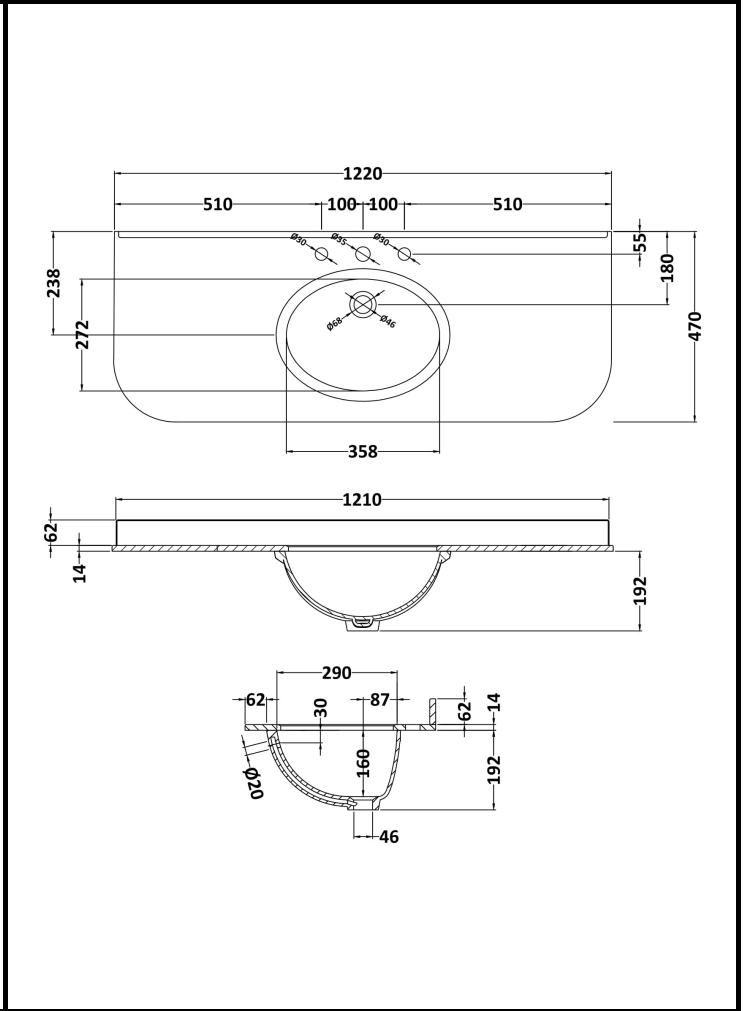

## London W.2

**CODE:** BAYC244

**DESCRIPTION:** 1200 Single Bowl Curved Marble Top 3T

**CATEGORY:** Ceramics

PRODUCT DIMENSIONS			
Height (mm)	Width (mm)	Depth (mm)	Nett Wgt Kg
268	1220	463	24.5

PACKAGING DIMENSIONS			
Height (mm)	Width (mm)	Depth (mm)	Gross Wgt Kg
310	1300	550	25

PACKAGING DATA			
Box Colour	White Cardboard Box		
Box Qty	1	Label Colour	White Label
Label Size	100 x 50	Label Qty	2

OUTER BOX DIMENSIONS (If Applicable)			
Height (mm)	Width (mm)	Depth (mm)	Gross Wgt Kg
Barcode	5055275892763		

BASINS			
Tap Hole	Three Tapholes	Chain Stay Hole	No
Template	Not Applicable	Waste Type Req'd	Slotted
Overflow Incl.	Yes	Overflow Cover	Yes
Inner Bowl Depth	160mm	Inner Bowl Width	358mm
Inner Bowl Height	160mm		