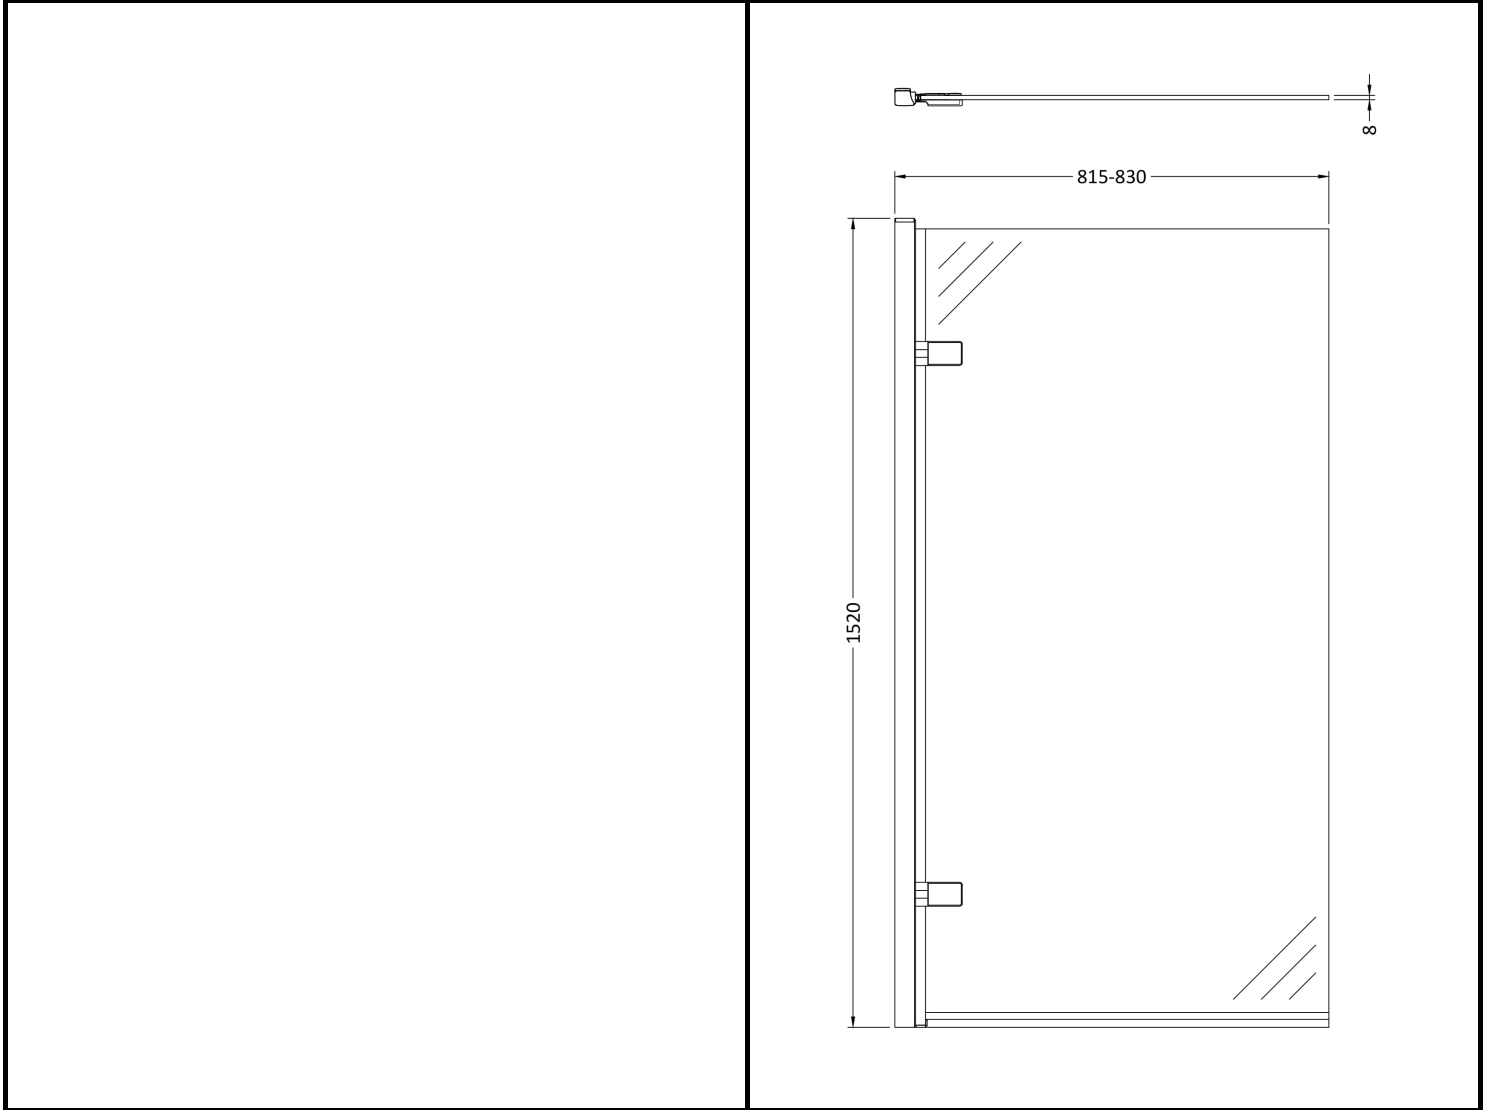

B A Y S W A T E R

London W.2

CODE: BAYE203

DESCRIPTION: Square Hinged Bath Screen 8mm

CATEGORY: Enclosures

PRODUCT DIMENSIONS

Height (mm)	Width (mm)	Depth (mm)	Nett Wgt Kg
1516	830	38	18.4

PACKAGING DIMENSIONS

Height (mm)	Width (mm)	Length (mm)	Gross Wgt Kg
50	835	1560	18.4

PACKAGING DATA

Box Colour	Brown Cardboard Box - Printed		
Box Qty	1	Label Colour	Not Applicable
Label Size	x	Label Qty	0

OUTER BOX DIMENSIONS (If Applicable)

Height (mm)	Width (mm)	Depth (mm)	Length (mm)	Gross Wgt Kg
Barcode	5056211869269			

PRODUCT DETAILS

Country of Origin	China
Fitting Instruction	No
Profile Material	Aluminium
Adjustments (mm)	815- 830mm
Swing In Dim (mm)	
Radius (mm)	Not Applicable
Easy Fit	No
Handle Style	Not Applicable
Enclosure Design	Frameless
Support Bar Inc'	Support Bar Not Included

CE Approval	
Profile Finish	Polished Chrome
Entry Width (mm)	
Swing Out Dim (mm)	
Glass Thickness (mm)	8
Easy Clean	No
Handle Material	Not Applicable
Wheel Type	Not Applicable
Extras	None