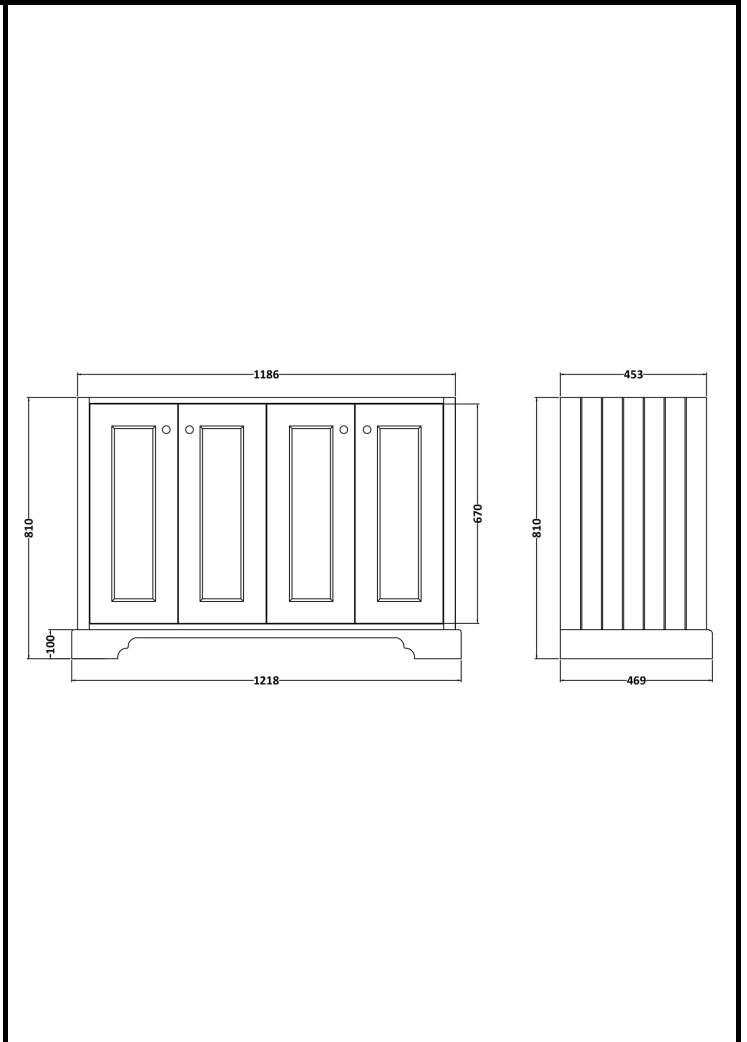

B A Y S W A T E R

London W.2

CODE: BAYF108

DESCRIPTION: 1200 4-Door Basin Cabinet

CATEGORY: Furniture

PRODUCT DIMENSIONS			
Height (mm)	Width (mm)	Depth (mm)	Nett Wgt Kg
810	1218	469	55

PACKAGING DIMENSIONS			
Height (mm)	Width (mm)	Depth (mm)	Gross Wgt Kg
845	1250	505	55.5

PACKAGING DATA			
Box Colour	White Cardboard Box		
Box Qty	1	Label Colour	White Label
Label Size	116 X 50	Label Qty	2

OUTER BOX DIMENSIONS (If Applicable)			
Height (mm)	Width (mm)	Depth (mm)	Gross Wgt Kg
Barcode	5055275892886		

PRODUCT DETAILS	
Country of Origin	Ukraine
Fitting Instruction	Yes
Constr' Method	Cam & Wood Dowel
Cabinet Finish	MFC Painted Matt
Cab Thickness (mm)	16
Drawer Included	No
No of Shelves	2
Hinge Inc'	Yes
Fixings Inc'	Not Required
Handle Inc'	Yes
Handle Type	Knob