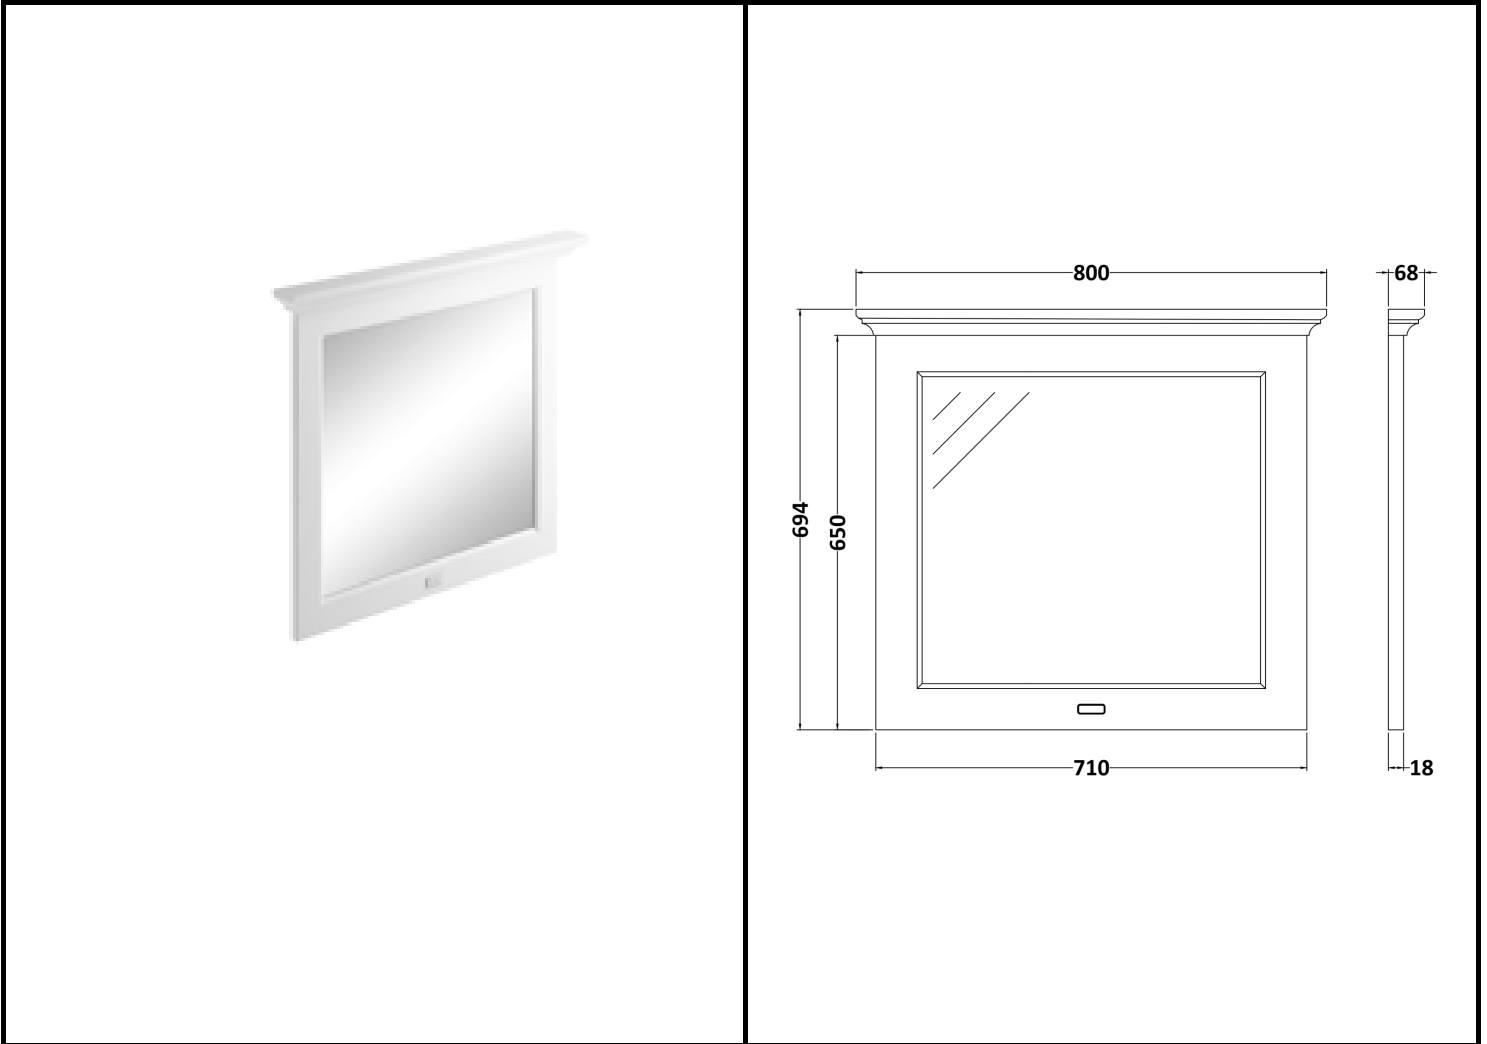

B A Y S W A T E R

London W.2

CODE: BAYF183

DESCRIPTION: 800 Flat Mirror

CATEGORY: Furniture

PRODUCT DIMENSIONS

Height (mm)	Width (mm)	Depth (mm)	Nett Wgt Kg
694	800	68	7

PACKAGING DIMENSIONS

Height (mm)	Width (mm)	Depth (mm)	Gross Wgt Kg
740	845	100	7

PACKAGING DATA

Box Colour	White Cardboard Box		
Box Qty	1	Label Colour	White Label
Label Size	116 x 50	Label Qty	2

OUTER BOX DIMENSIONS (If Applicable)

Height (mm)	Width (mm)	Depth (mm)	Gross Wgt Kg
Barcode	5056211869023		

PRODUCT DETAILS

Country of Origin	Ukraine			
Fitting Instruction	No			
Constr' Method	Cam & Wood Dowel			
Cabinet Finish	Not Applicable			
Cab Thickness (mm)				
Drawer Included	Not Applicable			
No of Shelves	Not Applicable			
Hinge Inc'	Not Applicable			
Fixings Inc'	Yes			
Handle Inc'	Not Applicable			
Handle Type	Not Applicable			
Certification	FSC	Yes	CE	Yes
Colour	Pointing White			
Constr' Type	Rigid			
Fascia Finish	Mdf Painted Matt			
Fas Thickness (mm)	18			
Drawer Type	Not Applicable			
Hinge Type	Not Applicable			
Adjustable Legs	Not Applicable			
Handle Style	Not Applicable			
Waste Shroud	Not Applicable			