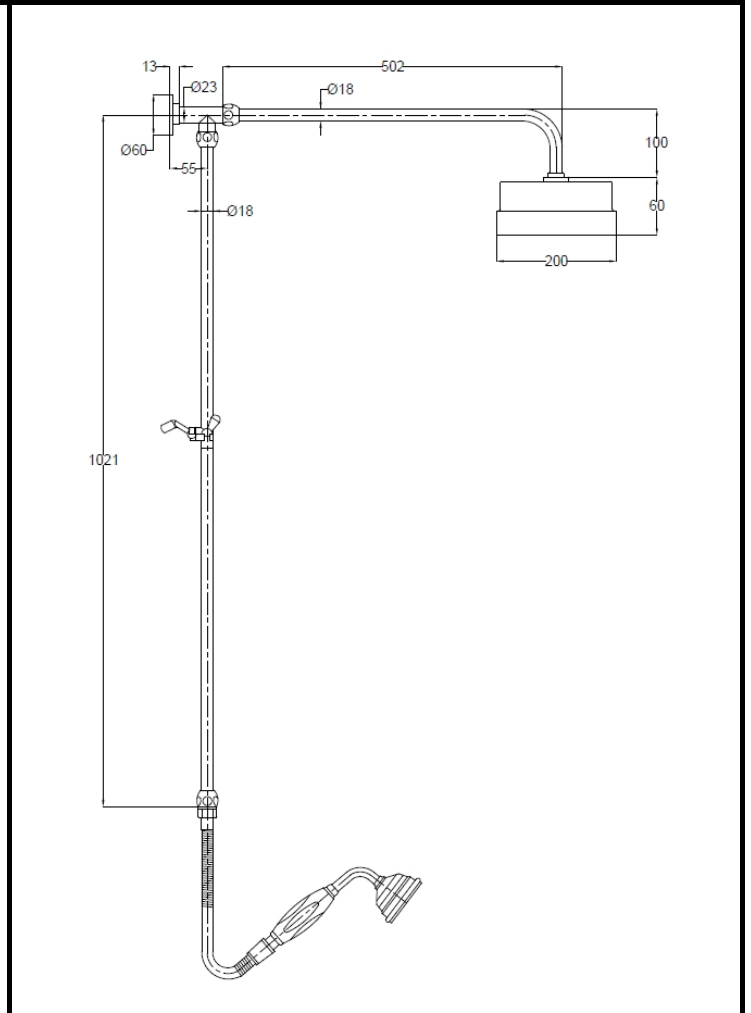

B A Y S W A T E R

London W.2

CODE: BAYS209

DESCRIPTION: Luxury Rigid Riser Kit

CATEGORY: Showers

PRODUCT DIMENSIONS				
Length(mm)	Width (mm)	Height (mm)	Depth (mm)	Nett Wgt Kg
	160	1081	635	3.85

PACKAGING DIMENSIONS			
Depth (mm)	Width (mm)	Height (mm)	Gross Wgt Kg
1020	210	110	3.85

PACKAGING DATA			
Box Colour	White Cardboard Box		
Box Qty	1	Label Colour	White Label
Label Size	100 x 50	Label Qty	2

OUTER BOX DIMENSIONS (If Applicable)				
Length (mm)	Width (mm)	Height (mm)	Depth (mm)	Gross Wgt Kg
	445	370	1040	39
Barcode	5055275889862			

PRODUCT DETAILS	
Coutry of Origin	United Kingdom
Fitting Instruction	No
Product Material	Brass
Mount Type	Surface, Wall
Outlet Elbow Supplied	No
Easy Clean	No
Head Included	Yes
Handset Included	Yes
Body Jets Included	No
No of Body Jets	Not Applicable
Operating Pressure (bar)	0.5
Valve/Cartridge Type	Not Applicable

Flow Rates (L/min)	0.1 bar	N/A	0.5 bar	N/A	1 bar	N/A	2 bar	N/A	3 bar	N/A
TMV2 Approved	No		Approval No.		N/A					
TMV3 Approved	No		Approval No.		N/A					
WRAS Approved	No		Approval No.		N/A					
Head Function	Single									
Handset Function	Single Setting									
Body Jet Info	Not Applicable									
Pipe Size	15 mm (1/2" Bsp)									
Pipe Centres	N/A									
Colour/Finish	Chrome									
Hose Included	Yes									