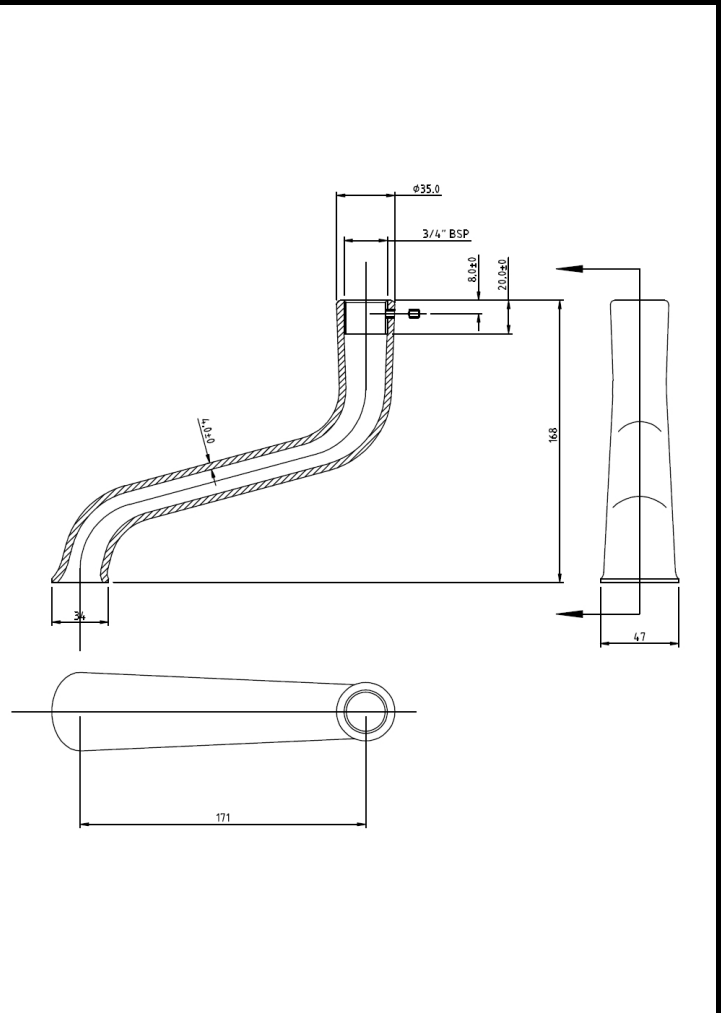

B A Y S W A T E R

London W.2

CODE: BAYS391

DESCRIPTION: Bath Spout

CATEGORY: Showers

PRODUCT DIMENSIONS				
Length(mm)	Width (mm)	Height (mm)	Depth (mm)	Nett Wgt Kg
	171	568	47	0.6

PACKAGING DIMENSIONS			
Depth (mm)	Width (mm)	Height (mm)	Gross Wgt Kg
210	165	50	0.64

PACKAGING DATA			
Box Colour	White Cardboard Box		
Box Qty	1	Label Colour	White Label
Label Size	100 x 50	Label Qty	1

OUTER BOX DIMENSIONS (If Applicable)				
Length (mm)	Width (mm)	Height (mm)	Depth (mm)	Gross Wgt Kg
Barcode	5055275890721			

PRODUCT DETAILS	
Country of Origin	United Kingdom
Fitting Instruction	No
Product Material	Brass
Mount Type	Surface, Wall
Outlet Elbow Supplied	Not Applicable
Easy Clean	Not Applicable
Head Included	No
Handset Included	Not Applicable
Body Jets Included	Not Applicable
No of Body Jets	Not Applicable
Operating Pressure (bar)	
Valve/Cartridge Type	Not Applicable

Flow Rates (L/min)	0.1 bar	N/A	0.5 bar	N/A	1 bar	N/A	2 bar	N/A	3 bar	N/A
TMV2 Approved	No		Approval No.	N/A						
TMV3 Approved	No		Approval No.	N/A						
WRAS Approved	No		Approval No.	N/A						
Head Function	Not Applicable									
Handset Function	Not Applicable									
Body Jet Info	Not Applicable									
Pipe Size	Not Applicable									
Pipe Centres	N/A									
Colour/Finish	Chrome									
Hose Included	Not Applicable									