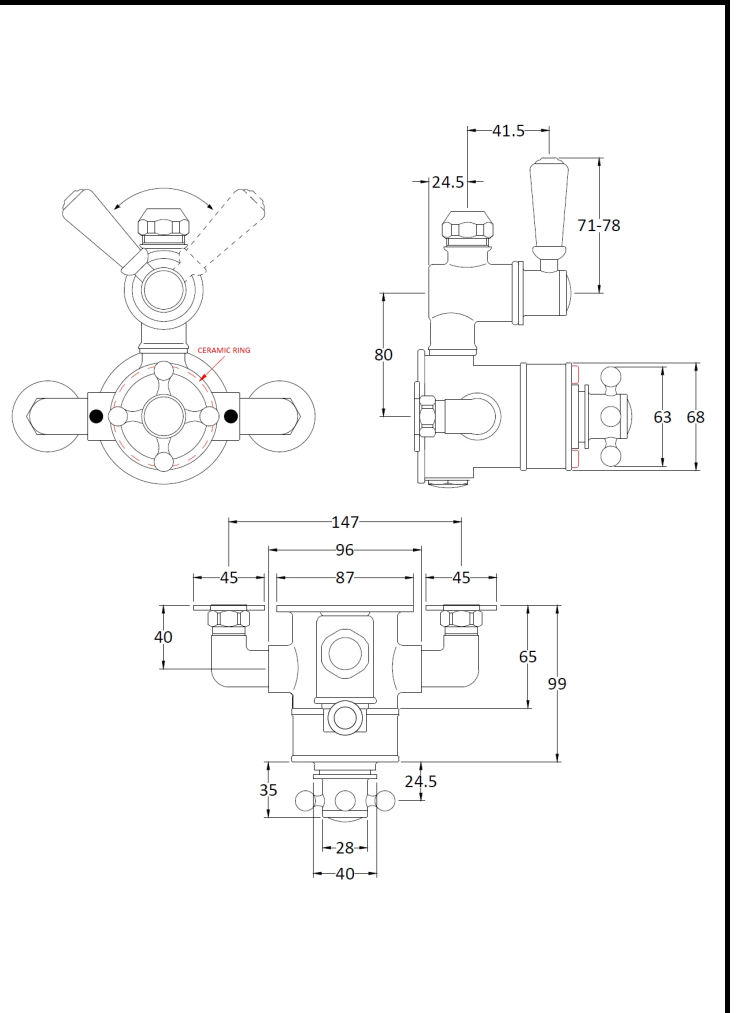

# B A Y S W A T E R

London W.2

**CODE:** BAYS411

**DESCRIPTION:** Twin Exposed Valve

**CATEGORY:** Showers

PRODUCT DIMENSIONS				
Length(mm)	Width (mm)	Height (mm)	Depth (mm)	Nett Wgt Kg
	195	206	135	3.2

PACKAGING DIMENSIONS			
Depth (mm)	Width (mm)	Height (mm)	Gross Wgt Kg
245	215	170	3.2

PACKAGING DATA			
Box Colour	White Cardboard Box		
Box Qty	1	Label Colour	White Label
Label Size	100 x 50	Label Qty	1

OUTER BOX DIMENSIONS (If Applicable)				
Length (mm)	Width (mm)	Height (mm)	Depth (mm)	Gross Wgt Kg
Barcode	5055275889749			

PRODUCT DETAILS	
Country of Origin	United Kingdom
Fitting Instruction	Yes
Product Material	Brass
Mount Type	Wall
Outlet Elbow Supplied	Not Applicable
Easy Clean	Not Applicable
Head Included	No
Handset Included	No
Body Jets Included	Not Applicable
No of Body Jets	Not Applicable
Operating Pressure (bar)	0.1
Valve/Cartridge Type	1/4 Turn Ceramic Disc

Flow Rates (L/min)	0.1 bar	4.5	0.5 bar	13	1 bar	18.5	2 bar	26	3 bar	33
TMV2 Approved	No		Approval No.		N/A					
TMV3 Approved	No		Approval No.		N/A					
WRAS Approved	No		Approval No.		N/A					
Head Function	Not Applicable									
Handset Function	Not Applicable									
Body Jet Info	Not Applicable									
Pipe Size	15 mm (1/2" Bsp)									
Pipe Centres	150mm									
Colour/Finish	Chrome									
Hose Included	Not Applicable									