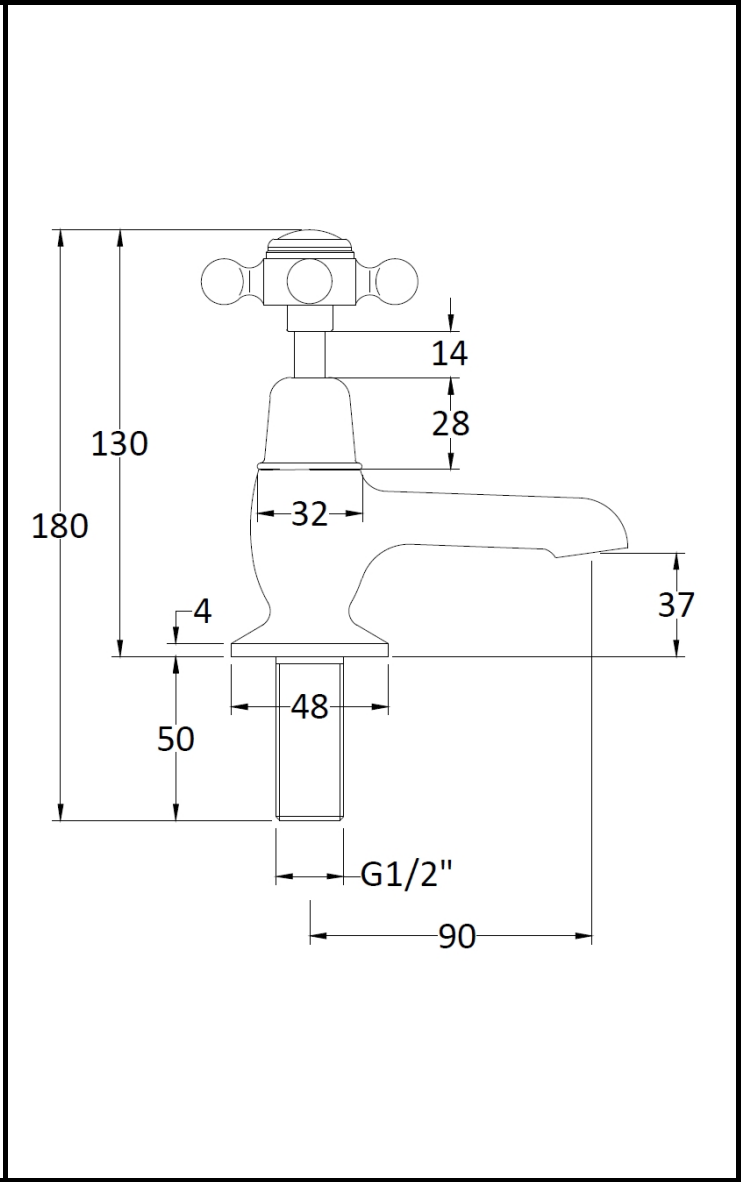

B A Y S W A T E R

London W.2

CODE: BAYT241

DESCRIPTION: Basin Taps/Xhead/Dome Collar

CATEGORY: Taps

| PRODUCT DIMENSIONS | | | | |
|--------------------|------------|------------|-------------|-------------|
| Height (mm) | Width (mm) | Depth (mm) | Length (mm) | Nett Wgt Kg |
| 141 | 66 | 119 | | 1.43 |

| PACKAGING DIMENSIONS | | | |
|----------------------|------------|------------|--------------|
| Height (mm) | Width (mm) | Depth (mm) | Gross Wgt Kg |
| 260 | 160 | 55 | 1.43 |

| PACKAGING DATA | | | |
|----------------|---------------------|--------------|-------------|
| Box Colour | White Cardboard Box | | |
| Box Qty | 1 | Label Colour | White Label |
| Label Size | 100 x 50 | Label Qty | 1 |

| OUTER BOX DIMENSIONS (If Applicable) | | | | |
|--------------------------------------|---------------|------------|-------------|--------------|
| Height (mm) | Width (mm) | Depth (mm) | Length (mm) | Gross Wgt Kg |
| 300 | 270 | 500 | | 21 |
| Barcode | 5055275889367 | | | |

| | |
|--------------------|----------------------------------|
| Colour/Finish | Chrome |
| Mount Type | Deck |
| Waste Type | Not Applicable |
| Flow Rates (L/min) | 0.1 4.3 0.5 1 15.8 2 22.5 3 27.5 |
| Pipe Size | 15 mm (1/2" Bsp) |
| Pipe Centres | N/A |