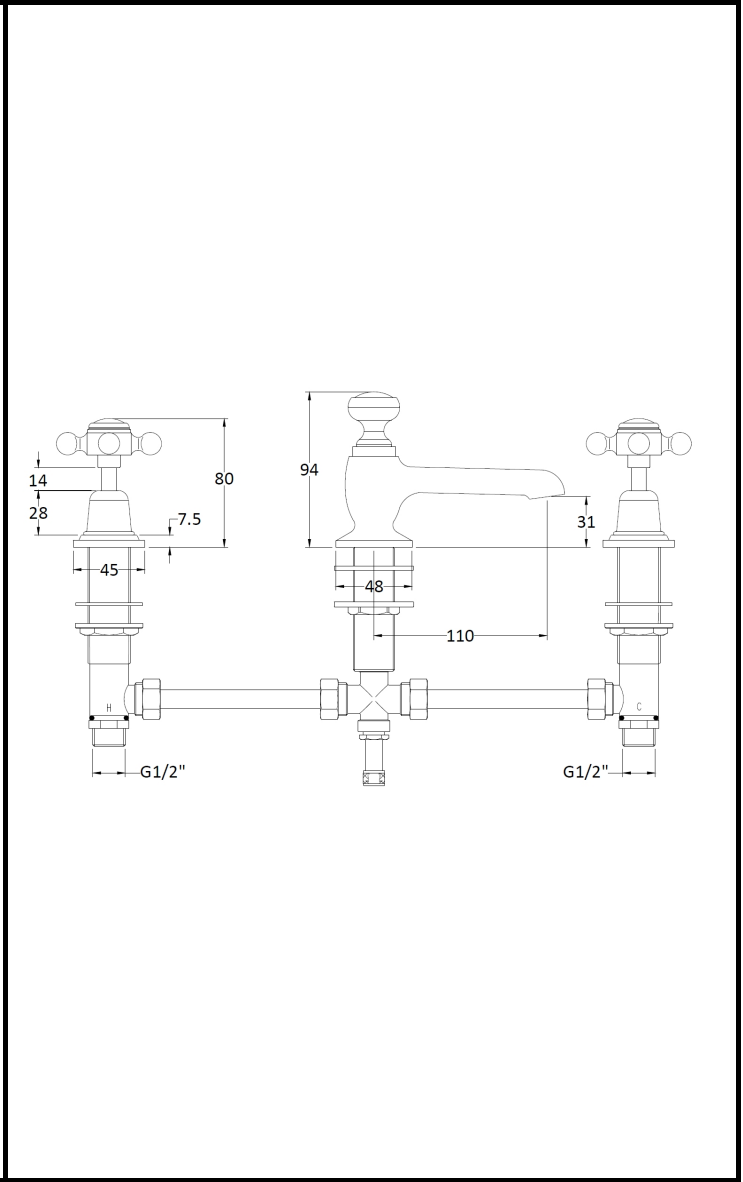

B A Y S W A T E R

London W.2

CODE: BAYT247

DESCRIPTION: 3Th Deck Basin Mixer/Xhead/Dome Col

CATEGORY: Taps

PRODUCT DIMENSIONS				
Height (mm)	Width (mm)	Depth (mm)	Length (mm)	Nett Wgt Kg
94	246	140		2.9

PACKAGING DIMENSIONS			
Height (mm)	Width (mm)	Depth (mm)	Gross Wgt Kg
430	150	75	2.9

PACKAGING DATA			
Box Colour	White Cardboard Box		
Box Qty	1	Label Colour	White Label
Label Size	100 x 50	Label Qty	1

OUTER BOX DIMENSIONS (If Applicable)				
Height (mm)	Width (mm)	Depth (mm)	Length (mm)	Gross Wgt Kg
370	350	405		24
Barcode	5055275889404			

PRODUCT DETAILS			
Country of Origin	United Kingdom		
Fitting Instruction	Yes		
Product Material	Brass		
Control Type	Manual		
Waste Included	Waste Included		
WRAS Approval	No	Approval No.	N/A
Operating Pressure (bar)	0.1		
Valve/Cartridge Type	1/4 Turn Ceramic Disc		

Colour/Finish	Chrome									
Mount Type	Deck									
Waste Type	Pop-Up									
Flow Rates (L/min)	0.1	5.6	0.5		1	20.2	2	29	3	35.4
Pipe Size	15 mm (1/2" Bsp)									
Pipe Centres	N/A									