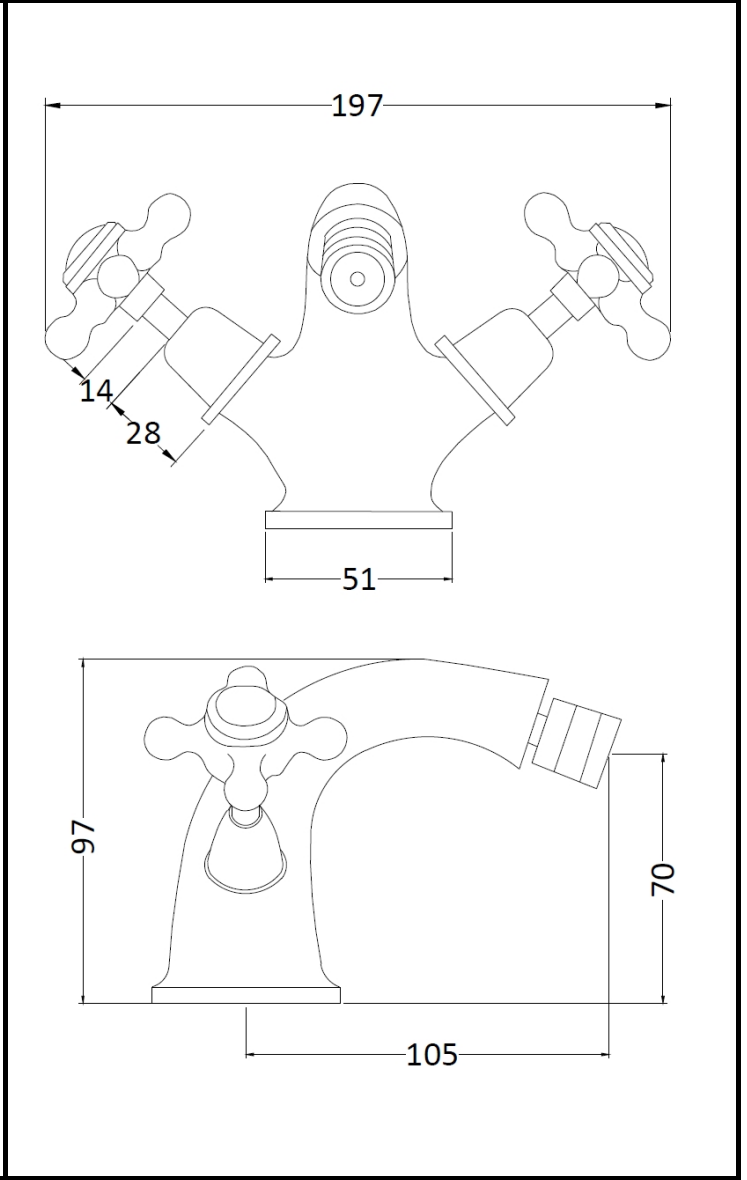

# B A Y S W A T E R

London W.2

**CODE:** BAYT248

**DESCRIPTION:** Mono Bidet Mixer/Xhead/Dome Collar

**CATEGORY:** Taps

PRODUCT DIMENSIONS				
Height (mm)	Width (mm)	Depth (mm)	Length (mm)	Nett Wgt Kg
95	50	135		1.5

PACKAGING DIMENSIONS			
Height (mm)	Width (mm)	Depth (mm)	Gross Wgt Kg
190	190	150	1.6

PACKAGING DATA			
Box Colour	White Cardboard Box		
Box Qty	1	Label Colour	White Label
Label Size	100 x 50	Label Qty	2

OUTER BOX DIMENSIONS (If Applicable)				
Height (mm)	Width (mm)	Depth (mm)	Length (mm)	Gross Wgt Kg
395	550	320		13
Barcode	5055275889428			

PRODUCT DETAILS	
Country of Origin	United Kingdom
Fitting Instruction	No
Product Material	Brass
Control Type	Manual
Waste Included	Waste Included
WRAS Approval	No Approval No. N/A
Operating Pressure (bar)	0.1
Valve/Cartridge Type	Screw Down

Colour/Finish	Chrome
Mount Type	Deck
Waste Type	Pop-Up
Flow Rates (L/min)	0.1   5   0.5   1   24   2   33   3   38
Pipe Size	15 mm (1/2" Bsp)
Pipe Centres	N/A