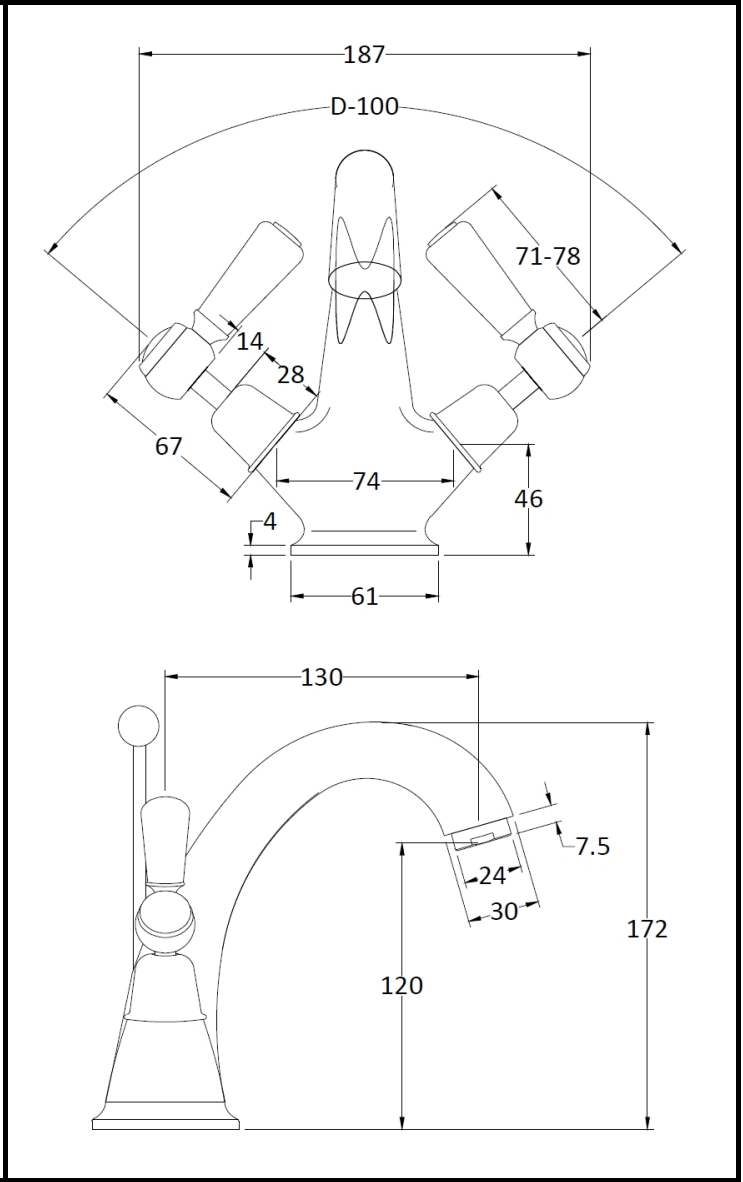

B A Y S W A T E R

London W.2

CODE: BAYT345

DESCRIPTION: Mono Basin Mixer/Lever/Dome Collar

CATEGORY: Taps

PRODUCT DIMENSIONS				
Height (mm)	Width (mm)	Depth (mm)	Length (mm)	Nett Wgt Kg
176	214	158		2.5

PACKAGING DIMENSIONS			
Height (mm)	Width (mm)	Depth (mm)	Gross Wgt Kg
390	215	120	2.5

PACKAGING DATA			
Box Colour	White Cardboard Box		
Box Qty	1	Label Colour	White Label
Label Size	100 x 50	Label Qty	1

OUTER BOX DIMENSIONS (If Applicable)				
Height (mm)	Width (mm)	Depth (mm)	Length (mm)	Gross Wgt Kg
395	415	440		15
Barcode	5055275889466			

PRODUCT DETAILS	
Country of Origin	United Kingdom
Fitting Instruction	Yes
Product Material	Brass
Control Type	Manual
Waste Included	Waste Included
WRAS Approval	No Approval No. N/A
Operating Pressure (bar)	0.1
Valve/Cartridge Type	1/4 Turn Ceramic Disc

Colour/Finish	Chrome
Mount Type	Deck
Waste Type	Pop-Up
Flow Rates (L/min)	0.1 6.4 0.5 1 23.4 2 33.5 3 41
Pipe Size	15 mm (1/2" Bsp)
Pipe Centres	N/A