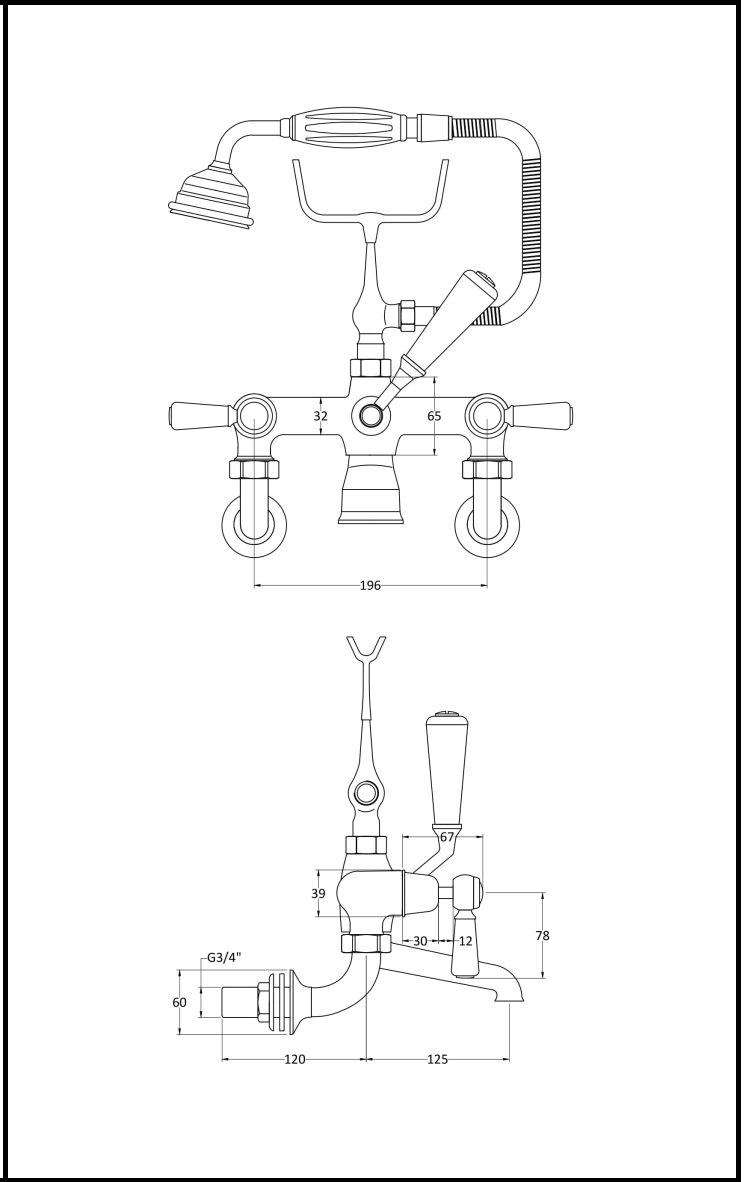

# B A Y S W A T E R

London W.2

**CODE:** BAYT350

**DESCRIPTION:** Wall Mounted Bsm/Lever/Dome Collar

**CATEGORY:** Taps

PRODUCT DIMENSIONS				
Height (mm)	Width (mm)	Depth (mm)	Length (mm)	Nett Wgt Kg
320	350	155		4.7

PACKAGING DIMENSIONS			
Height (mm)	Width (mm)	Depth (mm)	Gross Wgt Kg
330	232	150	4.9

PACKAGING DATA			
Box Colour	White Cardboard Box		
Box Qty	1	Label Colour	White Label
Label Size	100 x 50	Label Qty	1

OUTER BOX DIMENSIONS (If Applicable)				
Height (mm)	Width (mm)	Depth (mm)	Length (mm)	Gross Wgt Kg
330	520	360		23
Barcode	5055275896174			

PRODUCT DETAILS	
Country of Origin	United Kingdom
Fitting Instruction	Yes
Product Material	Brass
Control Type	Manual
Waste Included	Waste Not Included
WRAS Approval	No Approval No. N/A
Operating Pressure (bar)	0.2
Valve/Cartridge Type	1/4 Turn Ceramic Disc

Colour/Finish	Chrome
Mount Type	Wall
Waste Type	Not Applicable
Flow Rates (L/min)	0.1 10.6 0.5 1 41.4 2 59 3 72.8
Pipe Size	22 mm (3/4" Bsp)
Pipe Centres	196mm