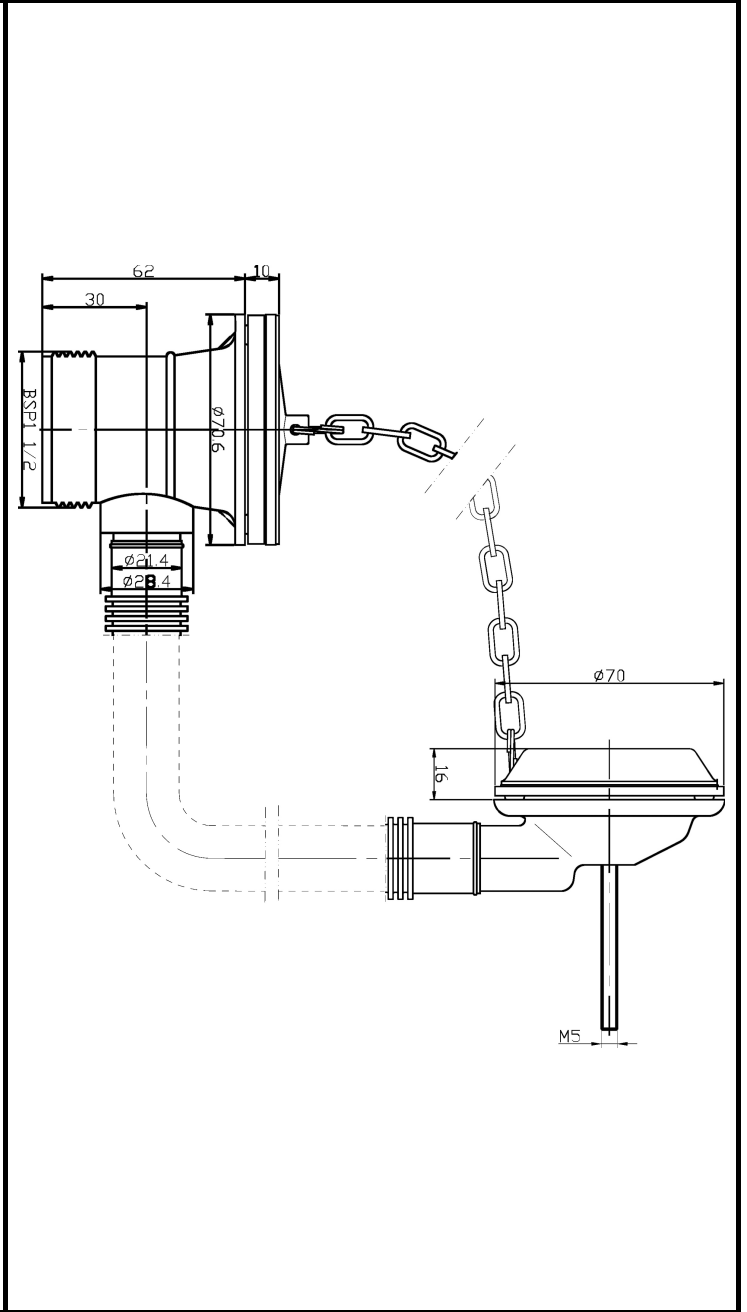

B A Y S W A T E R

London W.2

CODE: BAYW014

DESCRIPTION: Retainer Bath Waste Brass & Link Chain

CATEGORY: Wastes & Extras

PRODUCT DIMENSIONS				
Height (mm)	Width (mm)	Length (mm)	Depth (mm)	Nett Wgt Kg
70	70		62	0.28

PACKAGING DIMENSIONS			
Height (mm)	Width (mm)	Depth (mm)	Gross Wgt Kg
	80	155	0.28

PACKAGING DATA			
Box Colour	White Cardboard Box		
Box Qty	1	Label Colour	White Label
Label Size	100 x 50	Label Qty	2

OUTER BOX DIMENSIONS (If Applicable)				
Height (mm)	Width (mm)	Length (mm)	Depth (mm)	Gross Wgt Kg
Barcode	5055275890332			

PRODUCT DETAILS	
Country of Origin	United Kingdom
Fitting Instruction	No
Product Material	Brass
Heating Element Wattage	Not Applicable

CE Certification	N/A
Colour/Finish	Chrome
Product Diameter	70mm
Connection Size	1 1/2"