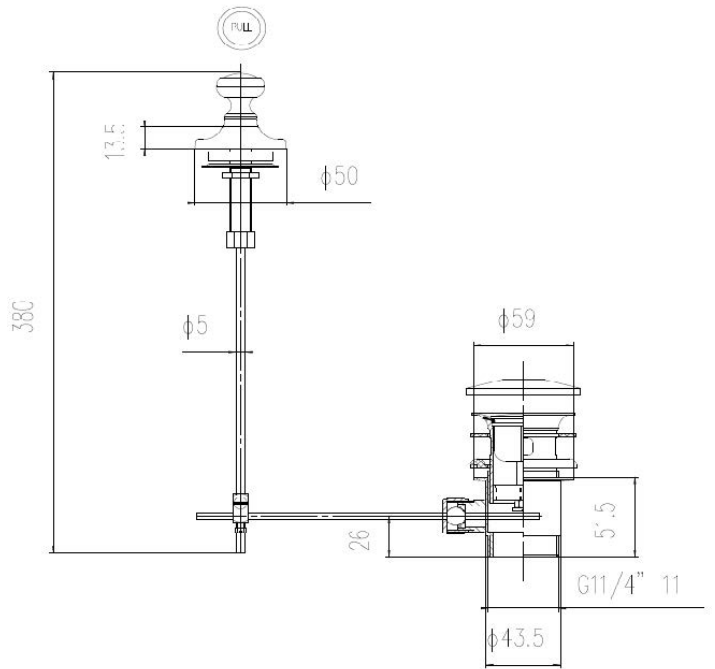

B A Y S W A T E R

London W.2

CODE: BAYW413

DESCRIPTION: Pull-Up Waste

CATEGORY: Wastes & Extras

PRODUCT DIMENSIONS

Height (mm)	Width (mm)	Length (mm)	Depth (mm)	Nett Wgt Kg
44	50		50	0.71

PACKAGING DIMENSIONS

Height (mm)	Width (mm)	Depth (mm)	Gross Wgt Kg
	83	395	0.71

PACKAGING DATA

Box Colour	White Cardboard Box		
Box Qty	1	Label Colour	White Label
Label Size	100 x 50	Label Qty	1

OUTER BOX DIMENSIONS (If Applicable)

Height (mm)	Width (mm)	Length (mm)	Depth (mm)	Gross Wgt Kg
Barcode	5055275889589			

PRODUCT DETAILS

Country of Origin	United Kingdom	CE Certification	N/A
Fitting Instruction	Yes	Colour/Finish	Chrome
Product Material	Brass	Product Diameter	59mm
Heating Element Wattage	Not Applicable	Connection Size	1 1/4"