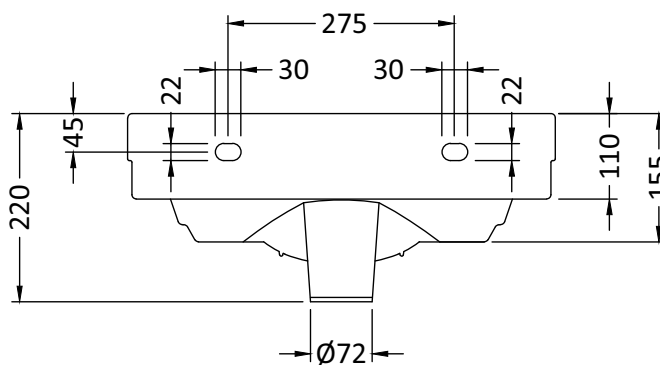

<b>SALES CODE:</b>	<b>VCBM101</b>	<b>DESCRIPTION:</b>	<b>VICTRION 540MM MEDIUM BASIN CODES: VCBM101 / 102 / 103</b>
--------------------	----------------	---------------------	---

<b>FOR USE WITH :</b>	<b>VICTRION MEDIUM PEDESTAL</b>	<b>CODE: VCPM002</b>
-----------------------	---------------------------------	----------------------

## VCBM102 (2 TAPHOLES)

## OVERFLOW/CHAIN STAY

\* Chain stay hole on 2 Taphole basin only

**VCBM101 (1 TAPHOLE)**

**VCBM103 (3 TAPHOLES)**