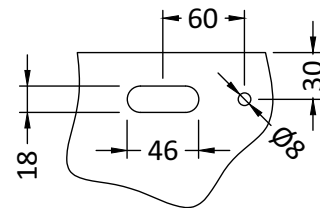

<b>SALES CODE:</b>	<b>VCBM101</b>	<b>DESCRIPTION:</b>	<b>VICTRION 540MM MEDIUM BASIN CODES: VCBM101 / 102 / 103</b>
--------------------	----------------	---------------------	---

<b>FOR USE WITH :</b>	<b>VICTRION MEDIUM PEDESTAL</b>	<b>CODE: VCPM002</b>
-----------------------	---------------------------------	----------------------

## VCBM102 (2 TAPHOLES)

## OVERFLOW/CHAIN STAY

\* Chain stay hole on 2 Taphole basin only

**VCBM101 (1 TAPHOLE)**

**VCBM103 (3 TAPHOLES)**