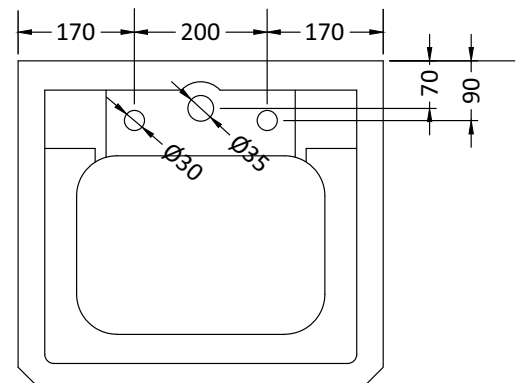

<b>SALES CODE:</b>	<b>VCBM101</b>	<b>DESCRIPTION:</b>	<b>VICTRION 540MM MEDIUM BASIN CODES: VCBM101 / 102 / 103</b>
--------------------	----------------	---------------------	---

<b>FOR USE WITH :</b>	<b>VICTRION MEDIUM PEDESTAL</b>	<b>CODE: VCPM002</b>
-----------------------	---------------------------------	----------------------

## VCBM102 (2 TAPHOLES)

## OVERFLOW/CHAIN STAY

\* Chain stay hole on 2 Taphole basin only

**VCBM101 (1 TAPHOLE)**

**VCBM103 (3 TAPHOLES)**