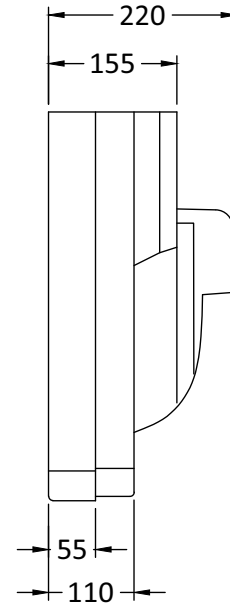

<b>SALES CODE:</b>	<b>VCBM101</b>	<b>DESCRIPTION:</b>	<b>VICTRION 540MM MEDIUM BASIN CODES: VCBM101 / 102 / 103</b>
--------------------	----------------	---------------------	---

<b>FOR USE WITH :</b>	<b>VICTRION MEDIUM PEDESTAL</b>	<b>CODE: VCPM002</b>
-----------------------	---------------------------------	----------------------

## VCBM102 (2 TAPHOLES)

## OVERFLOW/CHAIN STAY

\* Chain stay hole on 2 Taphole basin only

**VCBM101 (1 TAPHOLE)**

**VCBM103 (3 TAPHOLES)**