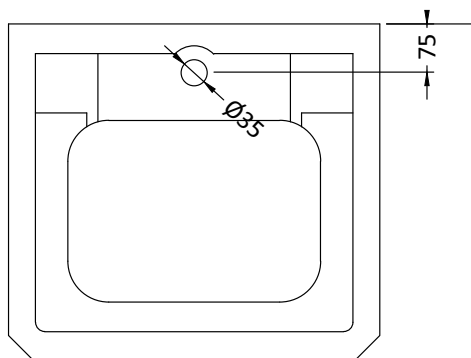

<b>SALES CODE:</b>	<b>VCBM101</b>	<b>DESCRIPTION:</b>	<b>VICTRION 540MM MEDIUM BASIN CODES: VCBM101 / 102 / 103</b>
--------------------	----------------	---------------------	---

<b>FOR USE WITH :</b>	<b>VICTRION MEDIUM PEDESTAL</b>	<b>CODE: VCPM002</b>
-----------------------	---------------------------------	----------------------

## VCBM102 (2 TAPHOLES)

## OVERFLOW/CHAIN STAY

\* Chain stay hole on 2 Taphole basin only

**VCBM101 (1 TAPHOLE)**

**VCBM103 (3 TAPHOLES)**