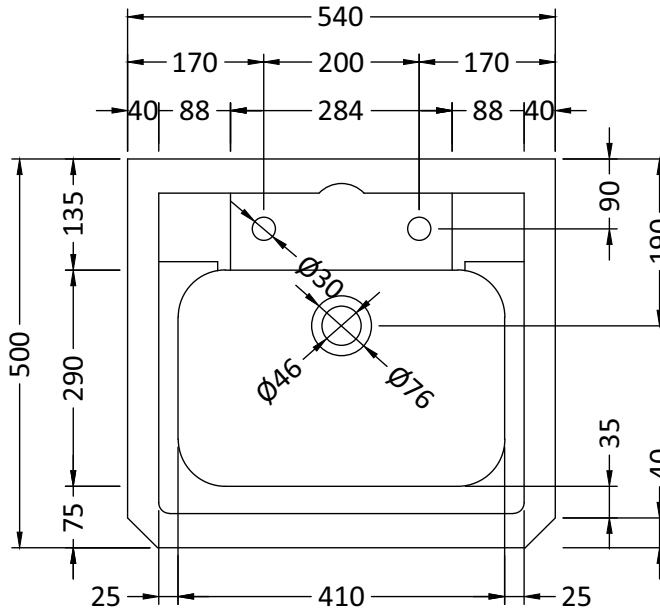

<b>SALES CODE:</b>	<b>VCBM101</b>	<b>DESCRIPTION:</b>	<b>VICTRION 540MM MEDIUM BASIN CODES: VCBM101 / 102 / 103</b>
--------------------	----------------	---------------------	---

<b>FOR USE WITH :</b>	<b>VICTRION MEDIUM PEDESTAL</b>	<b>CODE: VCPM002</b>
-----------------------	---------------------------------	----------------------

## VCBM102 (2 TAPHOLES)

## OVERFLOW/CHAIN STAY

\* Chain stay hole on 2 Taphole basin only

**VCBM101 (1 TAPHOLE)**

**VCBM103 (3 TAPHOLES)**